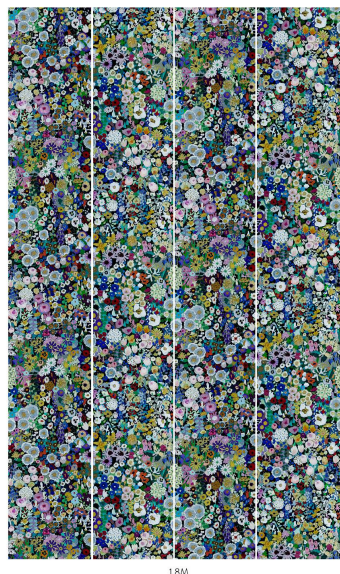

WOODSTOCK

Meadow

WALLPAPER

SKU: 1-WA-WOO-DI-MEA-XXX

Wallpaper samples are A3 size

(W: 29.7cm x H: 42cm)

Technical Information

Roll Width

3m (9'10") Wallpaper

Roll dimensions: W 180cm x H 300cm (W 5'9" x H 9'10")

A single roll is comprised of 4 x 3m lengths, each 45cm wide (4 x 9'10" panels, each 1'5" wide)

Wall coverage per roll is 5.4m² (58 sq. ft.)

2m (6'6") Wallpaper

Roll dimensions: W 180cm x H 200cm (W 5'9" x H 6'6")

A single roll is comprised of 4 x 2m lengths, each 45cm wide (4 x 6'6" panels, each 1'5" wide)

Wall coverage per roll is 3.6m². (38.7 sq. ft.)

Product Information

Collection: Woodstock

Colour: Meadow

Made in Sweden

Pattern Repeat: 180 x 108 cm

UK Fire Rating: BS1, D0

US Fire rating: Class A

Bespoke measurements and colourways available on request.