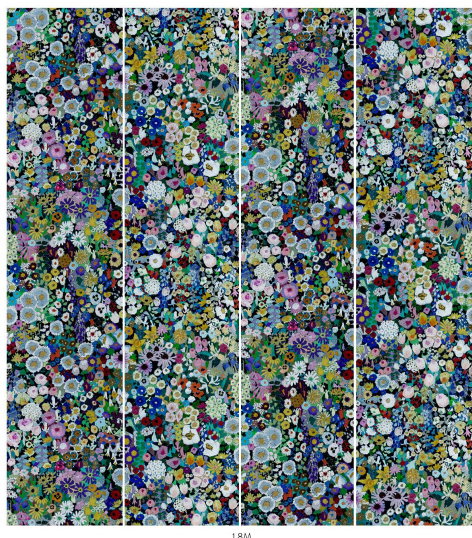

WOODSTOCK

Meadow

WALLPAPER

SKU: 1-WA-WOO-DI-MEA-XXX

Wallpaper samples are A3 size

(W: 29.7cm x H: 42cm)

Technical Information

Roll Width

3m (9'10") Wallpaper

Roll dimensions: W 180cm x H 300cm (W 5'9" x H 9'10")

A single roll is comprised of 4 x 3m lengths, each 45cm wide (4 x 9'10" panels, each 1'5" wide)

Wall coverage per roll is 5.4m² (58 sq. ft.)

2m (6'6") Wallpaper

Roll dimensions: W 180cm x H 200cm (W 5'9" x H 6'6")

A single roll is comprised of 4 x 2m lengths, each 45cm wide (4 x 6'6" panels, each 1'5" wide)

Wall coverage per roll is 3.6m². (38.7 sq. ft.)

Product Information

Collection: Woodstock

Colour: Meadow

Made in Sweden

Pattern Repeat: 180 x 108 cm

UK Fire Rating: BS1, D0

US Fire rating: Class A

Bespoke measurements and colourways available on request.