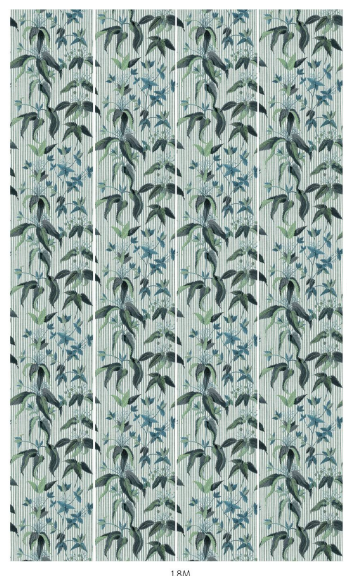

URTICA

Myrtle Stripe

WALLPAPER

SKU: 1-WA-UTC-DI-MYS-XXX

AVAILABLE COLOURWAYS

Wallpaper samples are A3 size

(W: 29.7cm x H: 42cm)

Technical Information

Roll Width

3m (9'10") Wallpaper

Roll dimensions: W 180cm x H 300cm (W 5'9" x H 9'10")

A single roll is comprised of 4 x 3m lengths, each 45cm wide (4 x 9'10" panels, each 1'5" wide)

Wall coverage per roll is 5.4m² (58 sq. ft.)

2m (6'6") Wallpaper

Roll dimensions: W 180cm x H 200cm (W 5'9" x H 6'6")

A single roll is comprised of 4 x 2m lengths, each 45cm wide (4 x 6'6" panels, each 1'5" wide)

Wall coverage per roll is 3.6m². (38.7 sq. ft.)

Product Information

Collection: Urtica

Colour: Myrtle Stripe

Made in Sweden

Pattern Repeat: 90cm x 91.6cm

UK Fire Rating: BS1, D0

US Fire rating: Class A

Bespoke measurements and colourways available on request.