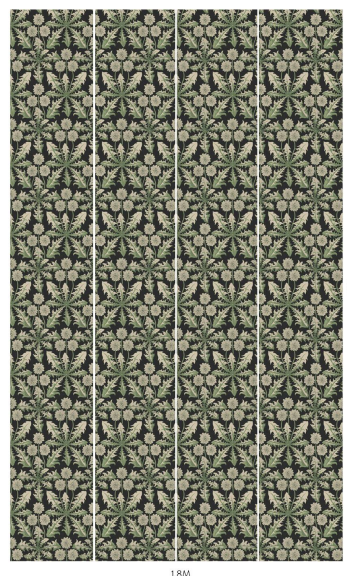

TARAXA

Noir

WALLPAPER

SKU: 1-WA-TXA-DI-NOI-XXX

AVAILABLE COLOURWAYS

Wallpaper samples are A3 size

(W: 29.7cm x H: 42cm)

Technical Information

Roll Width

3m (9'10") Wallpaper

Roll dimensions: W 180cm x H 300cm (W 5'9" x H 9'10")

A single roll is comprised of 4 x 3m lengths, each 45cm wide (4 x 9'10" panels, each 1'5" wide)

Wall coverage per roll is 5.4m² (58 sq. ft.)

2m (6'6") Wallpaper

Roll dimensions: W 180cm x H 200cm (W 5'9" x H 6'6")

A single roll is comprised of 4 x 2m lengths, each 45cm wide (4 x 6'6" panels, each 1'5" wide)

Wall coverage per roll is 3.6m². (38.7 sq. ft.)

Product Information

Collection: Taraxa

Colour: Noir

Made in Sweden

Pattern Repeat: 60 x 38cm

UK Fire Rating: BS1, D0

US Fire rating: Class A

Bespoke measurements and colourways available on request.