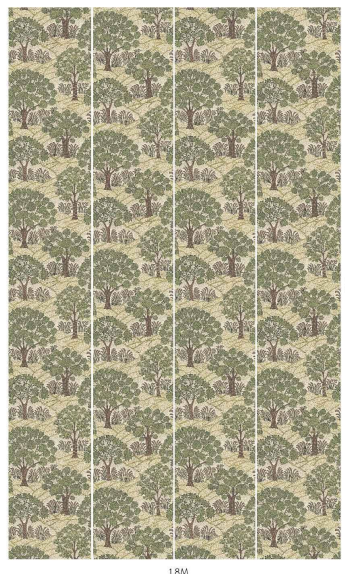

# TREES PLEASE

Écru

WALLPAPER

SKU: 1-WA-TRP-DI-ECR-XXX

Wallpaper samples are A3 size

(W: 29.7cm x H: 42cm)

### Roll Width

#### 3m (9'10") Wallpaper

Roll dimensions: W 180cm x H 300cm (W 5'9" x H 9'10")

A single roll is comprised of 4 x 3m lengths, each 45cm wide (4 x 9'10" panels, each 1'5" wide)

Wall coverage per roll is 5.4m<sup>2</sup> (58 sq. ft.)

#### 2m (6'6") Wallpaper

Roll dimensions: W 180cm x H 200cm (W 5'9" x H 6'6")

A single roll is comprised of 4 x 2m lengths, each 45cm wide (4 x 6'6" panels, each 1'5" wide)

Wall coverage per roll is 3.6m<sup>2</sup>. (38.7 sq. ft.)