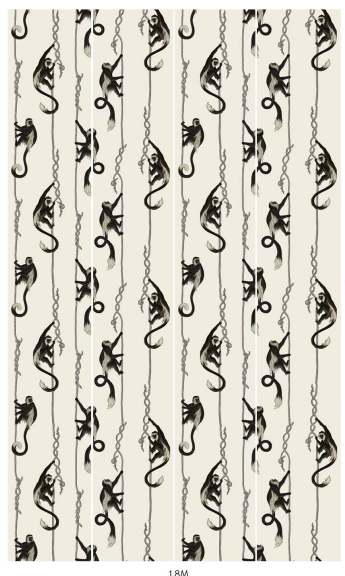

HOUSE OF HACKNEY

TROOP

Birch

WALLPAPER

SKU: 1-WA-TRO-DI-BIR-XXX

AVAILABLE COLOURWAYS

Wallpaper samples are A3 size

(W: 29.7cm x H: 42cm)

Technical Information

Roll Width

3m (9'10") Wallpaper

Roll dimensions: W 180cm x H 300cm (W 5'9" x H 9'10")

A single roll is comprised of 4 x 3m lengths, each 45cm wide (4 x 9'10" panels, each 1'5" wide)

Wall coverage per roll is 5.4m² (58 sq. ft.)

2m (6'6") Wallpaper

Roll dimensions: W 180cm x H 200cm (W 5'9" x H 6'6")

A single roll is comprised of 4 x 2m lengths, each 45cm wide (4 x 6'6" panels, each 1'5" wide)

Wall coverage per roll is 3.6m². (38.7 sq. ft.)