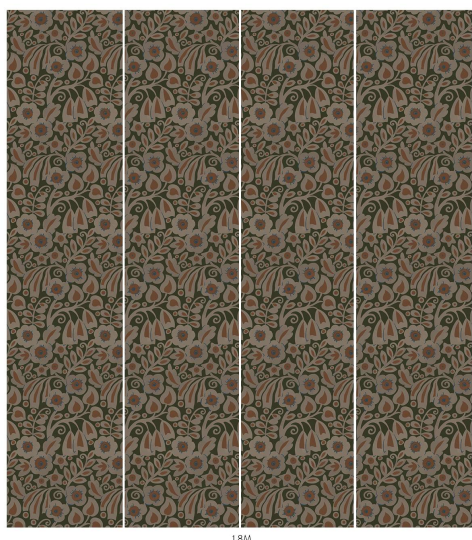

Technical Information

Roll Width

3m (9'10") Wallpaper

Roll dimensions: W 180cm x H 300cm (W 5'9" x H 9'10")

A single roll is comprised of 4 x 3m lengths, each 45cm wide (4 x 9'10" panels, each 1'5" wide)

Wall coverage per roll is 5.4m² (58 sq. ft.)

2m (6'6") Wallpaper

Roll dimensions: W 180cm x H 200cm (W 5'9" x H 6'6")

A single roll is comprised of 4 x 2m lengths, each 45cm wide (4 x 6'6" panels, each 1'5" wide)

Wall coverage per roll is 3.6m². (38.7 sq. ft.)

Product Information

Collection: Sylvester

Colour: Jasper

Made in Sweden

Pattern Repeat: 30 x 43cm

UK Fire Rating: BS1, D0

Bespoke measurements and colourways available on request.