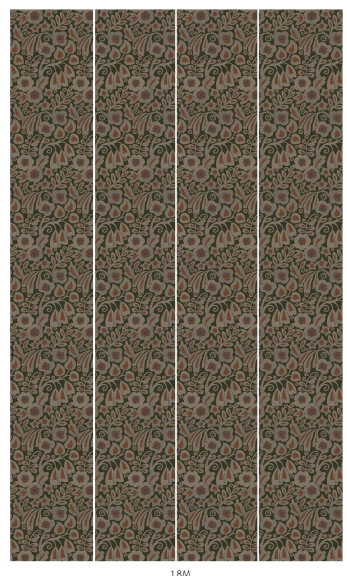

Technical Information

Roll Width

3m (9'10") Wallpaper

Roll dimensions: W 180cm x H 300cm (W 5'9" x H 9'10")

A single roll is comprised of 4 x 3m lengths, each 45cm wide (4 x 9'10" panels, each 1'5" wide)

Wall coverage per roll is 5.4m² (58 sq. ft.)

2m (6'6") Wallpaper

Roll dimensions: W 180cm x H 200cm (W 5'9" x H 6'6")

A single roll is comprised of 4 x 2m lengths, each 45cm wide (4 x 6'6" panels, each 1'5" wide)

Wall coverage per roll is 3.6m². (38.7 sq. ft.)

Product Information

Collection: Sylvester

Colour: Jasper

Made in Sweden

Pattern Repeat: 30 x 43cm

UK Fire Rating: BS1, D0

Bespoke measurements and colourways available on request.