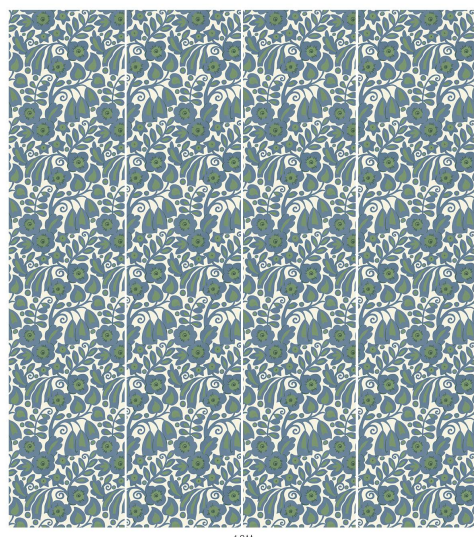

Technical Information

Roll Width

3m (9'10") Wallpaper

Roll dimensions: W 180cm x H 300cm (W 5'9" x H 9'10")

A single roll is comprised of 4 x 3m lengths, each 45cm wide (4 x 9'10" panels, each 1'5" wide)

Wall coverage per roll is 5.4m² (58 sq. ft.)

2m (6'6") Wallpaper

Roll dimensions: W 180cm x H 200cm (W 5'9" x H 6'6")

A single roll is comprised of 4 x 2m lengths, each 45cm wide (4 x 6'6" panels, each 1'5" wide)

Wall coverage per roll is 3.6m². (38.7 sq. ft.)

Product Information

Collection: Sylvester

Colour: Delphinium

Made in Sweden

Pattern Repeat: 30 x 43cm

UK Fire Rating: BS1, D0

Bespoke measurements and colourways available on request.