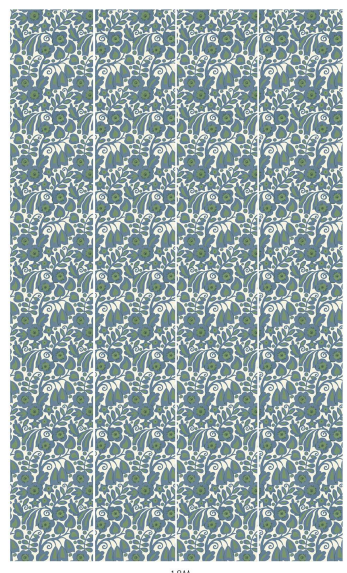

## SYLVESTER

Delphinium

WALLPAPER

SKU: 1-WA-SYL-DI-DEP-XXX

### AVAILABLE COLOURWAYS

Wallpaper samples are A3 size

(W: 29.7cm x H: 42cm)

### Roll Width

#### 3m (9'10") Wallpaper

Roll dimensions: W 180cm x H 300cm (W 5'9" x H 9'10")

A single roll is comprised of 4 x 3m lengths, each 45cm wide (4 x 9'10" panels, each 1'5" wide)

Wall coverage per roll is 5.4m<sup>2</sup> (58 sq. ft.)