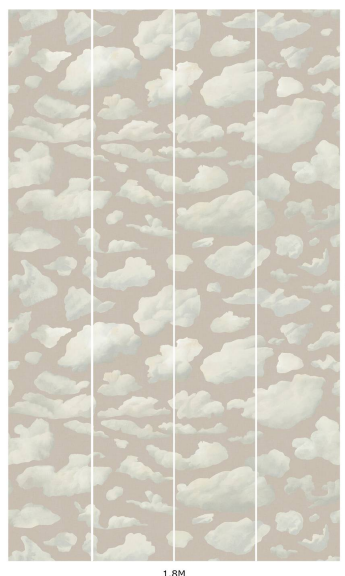

STRATUS

Amanita

WALLPAPER

SKU: 1-WA-STA-DI-ANT-XXX

AVAILABLE COLOURWAYS

Wallpaper samples are A3 size

(W: 29.7cm x H: 42cm)

Technical Information

Roll Width

3m (9'10") Wallpaper

Roll dimensions: W 180cm x H 300cm (W 5'9" x H 9'10")

A single roll is comprised of 4 x 3m lengths, each 45cm wide (4 x 9'10" panels, each 1'5" wide)

Wall coverage per roll is 5.4m² (58 sq. ft.)

2m (6'6") Wallpaper

Roll dimensions: W 180cm x H 200cm (W 5'9" x H 6'6")

A single roll is comprised of 4 x 2m lengths, each 45cm wide (4 x 6'6" panels, each 1'5" wide)

Wall coverage per roll is 3.6m². (38.7 sq. ft.)