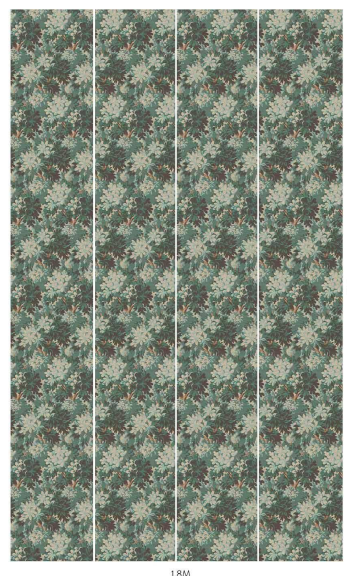

SILVA

Cerulean

WALLPAPER

SKU: 1-WA-SIL-DI-CER-XXX

Wallpaper samples are A3 size

(W: 29.7cm x H: 42cm)

Technical Information

Roll Width

3m (9'10") Wallpaper

Roll dimensions: W 180cm x H 300cm (W 5'9" x H 9'10")

A single roll is comprised of 4 x 3m lengths, each 45cm wide (4 x 9'10" panels, each 1'5" wide)

Wall coverage per roll is 5.4m² (58 sq. ft.)

2m (6'6") Wallpaper

Roll dimensions: W 180cm x H 200cm (W 5'9" x H 6'6")

A single roll is comprised of 4 x 2m lengths, each 45cm wide (4 x 6'6" panels, each 1'5" wide)

Wall coverage per roll is 3.6m². (38.7 sq. ft.)

Product Information

Collection: Silva

Colour: Cerulean

Made in Sweden

Pattern Repeat: 30 x 47.4 cm

UK Fire Rating: BS1, D0

US Fire rating: Class A

Bespoke measurements and colourways available on request.