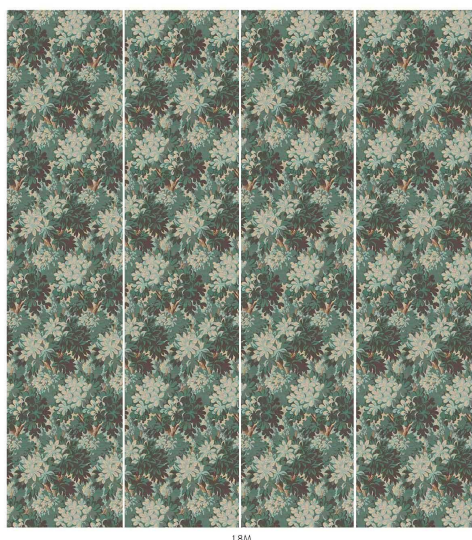

SILVA

Cerulean

WALLPAPER

SKU: 1-WA-SIL-DI-CER-XXX

Wallpaper samples are A3 size

(W: 29.7cm x H: 42cm)

Technical Information

Roll Width

3m (9'10") Wallpaper

Roll dimensions: W 180cm x H 300cm (W 5'9" x H 9'10")

A single roll is comprised of 4 x 3m lengths, each 45cm wide (4 x 9'10" panels, each 1'5" wide)

Wall coverage per roll is 5.4m² (58 sq. ft.)

2m (6'6") Wallpaper

Roll dimensions: W 180cm x H 200cm (W 5'9" x H 6'6")

A single roll is comprised of 4 x 2m lengths, each 45cm wide (4 x 6'6" panels, each 1'5" wide)

Wall coverage per roll is 3.6m². (38.7 sq. ft.)

Product Information

Collection: Silva

Colour: Cerulean

Made in Sweden

Pattern Repeat: 30 x 47.4 cm

UK Fire Rating: BS1, D0

US Fire rating: Class A

Bespoke measurements and colourways available on request.