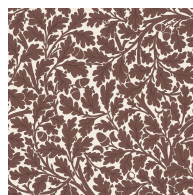

## AVAILABLE COLOURWAYS

Wallpaper samples are A3 size

(W: 29.7cm x H: 42cm)