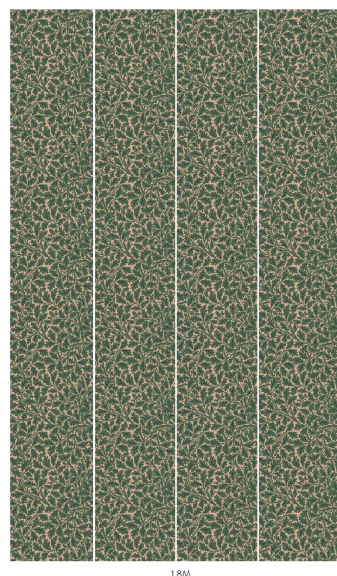

## AVAILABLE COLOURWAYS

Wallpaper samples are A3 size

(W: 29.7cm x H: 42cm)

### Roll Width

#### 3m (9'10") Wallpaper

Roll dimensions: W 180cm x H 300cm (W 5'9" x H 9'10")

A single roll is comprised of 4 x 3m lengths, each 45cm wide (4 x 9'10" panels, each 1'5" wide)

Wall coverage per roll is 5.4m<sup>2</sup> (58 sq. ft.)

### Product Information

Collection: Quercus

Colour: Tourmaline

Made in Sweden

Pattern Repeat: 45 x 45 cm

UK Fire Rating: BS1, D0

US Fire rating: Class A

Bespoke measurements and colourways available on request.