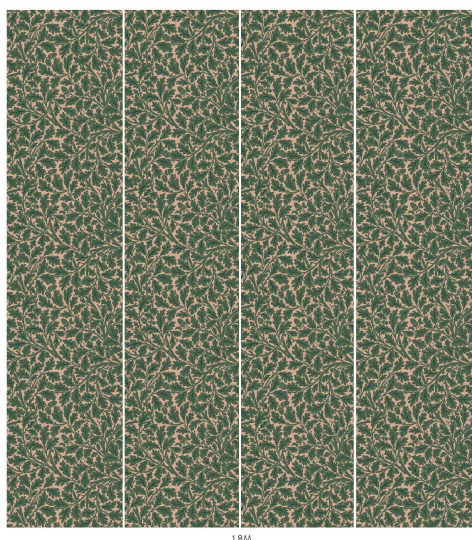

Technical Information

Roll Width

3m (9'10") Wallpaper

Roll dimensions: W 180cm x H 300cm (W 5'9" x H 9'10")

A single roll is comprised of 4 x 3m lengths, each 45cm wide (4 x 9'10" panels, each 1'5" wide)

Wall coverage per roll is 5.4m² (58 sq. ft.)

2m (6'6") Wallpaper

Roll dimensions: W 180cm x H 200cm (W 5'9" x H 6'6")

A single roll is comprised of 4 x 2m lengths, each 45cm wide (4 x 6'6" panels, each 1'5" wide)

Wall coverage per roll is 3.6m². (38.7 sq. ft.)

Product Information

Collection: Quercus

Colour: Tourmaline

Made in Sweden

Pattern Repeat: 45 x 45 cm

UK Fire Rating: BS1, D0

US Fire rating: Class A

Bespoke measurements and colourways available on request.