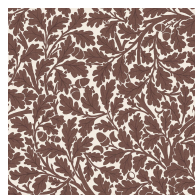

HOUSE OF HACKNEY

QUERCUS

Amber

WALLPAPER

SKU: 1-WA-QUE-DI-AMB-XXX

AVAILABLE COLOURWAYS

Wallpaper samples are A3 size

(W: 29.7cm x H: 42cm)

Technical Information

Roll Width

3m (9'10") Wallpaper

Roll dimensions: W 180cm x H 300cm (W 5'9" x H 9'10")

A single roll is comprised of 4 x 3m lengths, each 45cm wide (4 x 9'10" panels, each 1'5" wide)

Wall coverage per roll is 5.4m² (58 sq. ft.)