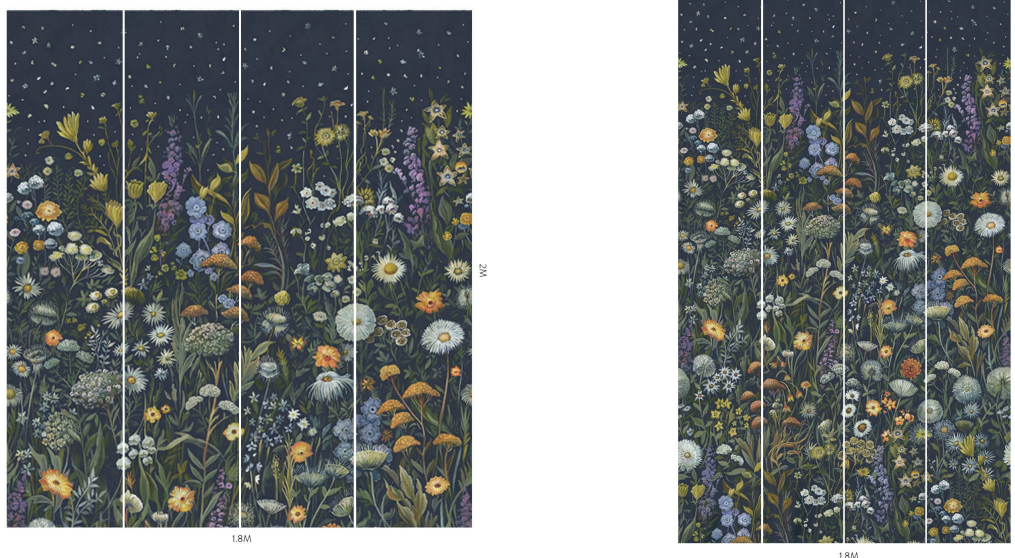

PRATARIA

Galaxias

WALLPAPER

SKU: 1-WA-PRT-DI-GAX-XXX

Wallpaper samples are A3 size

(W: 29.7cm x H: 42cm)

Technical Information

Roll Width

3m (9'10") Wallpaper

Roll dimensions: W 180cm x H 300cm (W 5'9" x H 9'10")

A single roll is comprised of 4 x 3m lengths, each 45cm wide (4 x 9'10" panels, each 1'5" wide)

Wall coverage per roll is 5.4m² (58 sq. ft.)

2m (6'6") Wallpaper

Roll dimensions: W 180cm x H 200cm (W 5'9" x H 6'6")

A single roll is comprised of 4 x 2m lengths, each 45cm wide (4 x 6'6" panels, each 1'5" wide)

Wall coverage per roll is 3.6m². (38.7 sq. ft.)