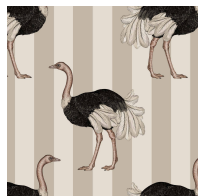

PRIDE
Clay & Off Black

WALLPAPER

SKU: 1-WA-PRI-DI-BLS-XXX

AVAILABLE COLOURWAYS

Wallpaper samples are A3 size

(W: 29.7cm x H: 42cm)

Technical Information

Roll Width

3m (9'10") Wallpaper

Roll dimensions: W 180cm x H 300cm (W 5'9" x H 9'10")

A single roll is comprised of 4 x 3m lengths, each 45cm wide (4 x 9'10" panels, each 1'5" wide)

Wall coverage per roll is 5.4m² (58 sq. ft.)

Product Information

Collection: Pride

Colour: Clay & Off Black

Made in Sweden

Pattern Repeat: 90 x 40 cm

UK Fire Rating: BS1, D0

US Fire rating: Class A

Bespoke measurements and colourways available on request.