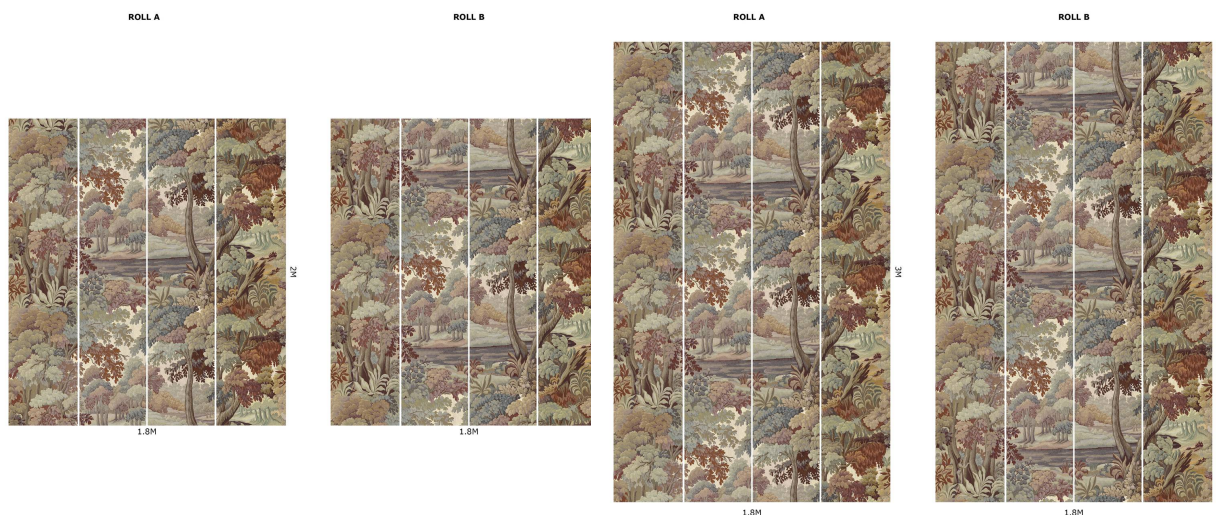

Technical Information

YOU DONT NEED TO WORRY ABOUT THE ROLL BREAKDOWN,
WE WILL WORK HIS OUT FOR YOU BEHIND THE SCENES

YOU DONT NEED TO WORRY ABOUT THE ROLL BREAKDOWN,
WE WILL WORK HIS OUT FOR YOU BEHIND THE SCENES

Roll Width

3m (9'10") Wallpaper

Roll dimensions: W 180cm x H 300cm (W 5'9" x H 9'10")

A single roll is comprised of 4 x 3m lengths, each 45cm wide (4 x 9'10" panels, each 1'5" wide)

Wall coverage per roll is 5.4m² (58 sq. ft.)

2m (6'6") Wallpaper

Roll dimensions: W 180cm x H 200cm (W 5'9" x H 6'6")

A single roll is comprised of 4 x 2m lengths, each 45cm wide (4 x 6'6" panels, each 1'5" wide)

Wall coverage per roll is 3.6m². (38.7 sq. ft.)

Product Information

Collection: Plantasia

Colour: Tobacco

Made in Sweden

Pattern Repeat: 180 x 115.5 cm

UK Fire Rating: BS1, D0

US Fire rating: Class A

Bespoke measurements and colourways available on request.