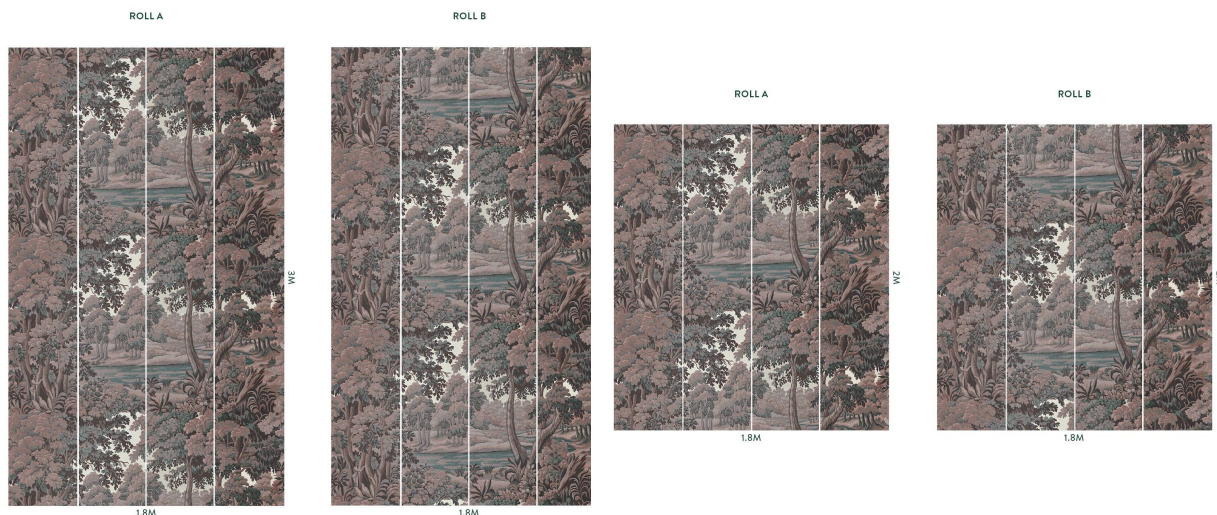

HOUSE OF HACKNEY

Technical Information

Roll Width

3m (9'10") Wallpaper

Roll dimensions: W 180cm x H 300cm (W 5'9" x H 9'10")

A single roll is comprised of 4 x 3m lengths, each 45cm wide (4 x 9'10" panels, each 1'5" wide)

Wall coverage per roll is 5.4m² (58 sq. ft.)

2m (6'6") Wallpaper

Roll dimensions: W 180cm x H 200cm (W 5'9" x H 6'6")

A single roll is comprised of 4 x 2m lengths, each 45cm wide (4 x 6'6" panels, each 1'5" wide)

Wall coverage per roll is 3.6m². (38.7 sq. ft.)

Product Information

Collection: Plantasia

Colour: Sienna

Made in Sweden

Pattern Repeat: 180 x 115.5 cm

UK Fire Rating: BS1, D0

US Fire rating: Class A

Bespoke measurements and colourways available on request.