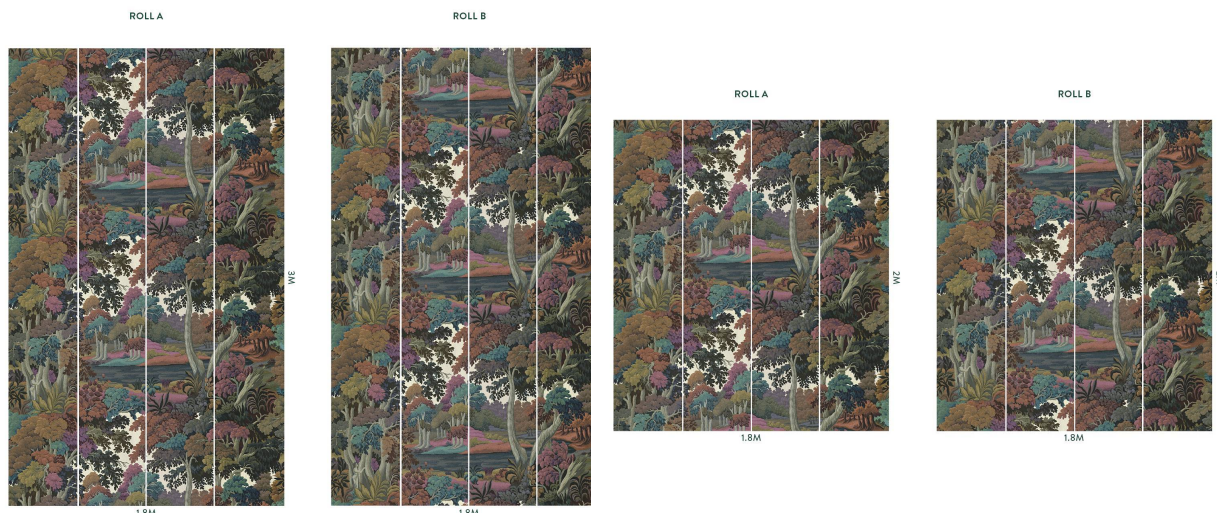

HOUSE OF HACKNEY

Technical Information

Roll Width

3m (9'10") Wallpaper

Roll dimensions: W 180cm x H 300cm (W 5'9" x H 9'10")

A single roll is comprised of 4 x 3m lengths, each 45cm wide (4 x 9'10" panels, each 1'5" wide)

Wall coverage per roll is 5.4m² (58 sq. ft.)

2m (6'6") Wallpaper

Roll dimensions: W 180cm x H 200cm (W 5'9" x H 6'6")

A single roll is comprised of 4 x 2m lengths, each 45cm wide (4 x 6'6" panels, each 1'5" wide)

Wall coverage per roll is 3.6m². (38.7 sq. ft.)

Product Information

Collection: Plantasia

Colour: Prism

Made in Sweden

Pattern Repeat: 180 x 116 cm

UK Fire Rating: BS1, D0

US Fire rating: Class A

Bespoke measurements and colourways available on request.