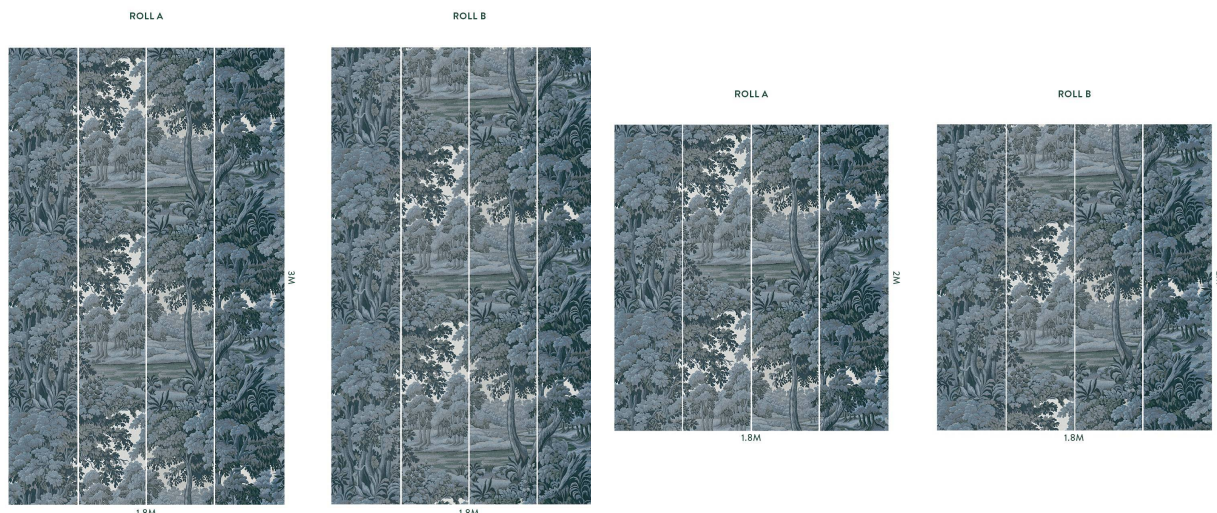

HOUSE OF HACKNEY

Technical Information

Roll Width

3m (9'10") Wallpaper

Roll dimensions: W 180cm x H 300cm (W 5'9" x H 9'10")

A single roll is comprised of 4 x 3m lengths, each 45cm wide (4 x 9'10" panels, each 1'5" wide)

Wall coverage per roll is 5.4m² (58 sq. ft.)

2m (6'6") Wallpaper

Roll dimensions: W 180cm x H 200cm (W 5'9" x H 6'6")

A single roll is comprised of 4 x 2m lengths, each 45cm wide (4 x 6'6" panels, each 1'5" wide)

Wall coverage per roll is 3.6m². (38.7 sq. ft.)

Product Information

Collection: Plantasia

Colour: Indigo

Made in Sweden

Pattern Repeat: 180 x 115.5 cm

UK Fire Rating: BS1, D0

US Fire rating: Class A

Bespoke measurements and colourways available on request.