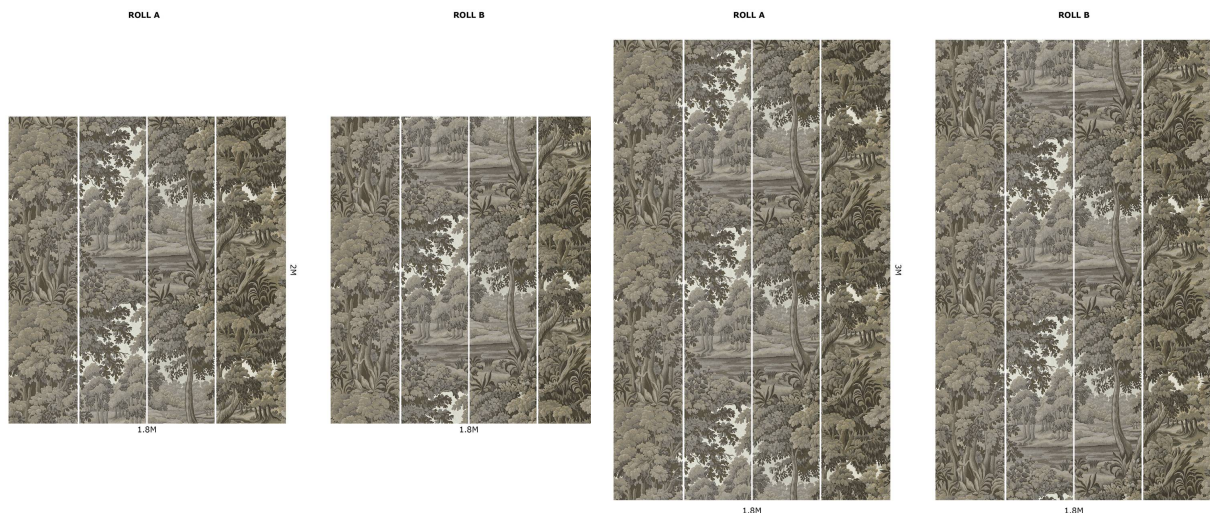

Technical Information

YOU DONT NEED TO WORRY ABOUT THE ROLL BREAKDOWN,
WE WILL WORK HIS OUT FOR YOU BEHIND THE SCENES

YOU DONT NEED TO WORRY ABOUT THE ROLL BREAKDOWN,
WE WILL WORK HIS OUT FOR YOU BEHIND THE SCENES

Roll Width

3m (9'10") Wallpaper

Roll dimensions: W 180cm x H 300cm (W 5'9" x H 9'10")

A single roll is comprised of 4 x 3m lengths, each 45cm wide (4 x 9'10" panels, each 1'5" wide)

Wall coverage per roll is 5.4m² (58 sq. ft.)

2m (6'6") Wallpaper

Roll dimensions: W 180cm x H 200cm (W 5'9" x H 6'6")

A single roll is comprised of 4 x 2m lengths, each 45cm wide (4 x 6'6" panels, each 1'5" wide)

Wall coverage per roll is 3.6m². (38.7 sq. ft.)

Product Information

Collection: Plantasia

Colour: Cedar

Made in Sweden

Pattern Repeat: 180 x 115.5 cm

UK Fire Rating: BS1, D0

US Fire rating: Class A

Bespoke measurements and colourways available on request.