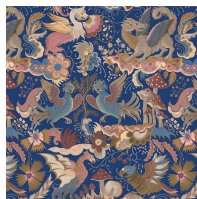

PHANTASIA

Tourmaline

WALLPAPER

SKU: 1-WA-PHA-DI-TOU-XXX

AVAILABLE COLOURWAYS

Wallpaper samples are A3 size

(W: 29.7cm x H: 42cm)

Technical Information

Roll Width

3m (9'10") Wallpaper

Roll dimensions: W 180cm x H 300cm (W 5'9" x H 9'10")

A single roll is comprised of 4 x 3m lengths, each 45cm wide (4 x 9'10" panels, each 1'5" wide)

Wall coverage per roll is 5.4m² (58 sq. ft.)

2m (6'6") Wallpaper

Roll dimensions: W 180cm x H 200cm (W 5'9" x H 6'6")

A single roll is comprised of 4 x 2m lengths, each 45cm wide (4 x 6'6" panels, each 1'5" wide)

Wall coverage per roll is 3.6m². (38.7 sq. ft.)