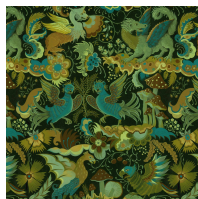

PHANTASIA

Tourmaline

WALLPAPER

SKU: 1-WA-PHA-DI-TOU-XXX

AVAILABLE COLOURWAYS

Wallpaper samples are A3 size

(W: 29.7cm x H: 42cm)

Technical Information

Roll Width

3m (9'10") Wallpaper

Roll dimensions: W 180cm x H 300cm (W 5'9" x H 9'10")

A single roll is comprised of 4 x 3m lengths, each 45cm wide (4 x 9'10" panels, each 1'5" wide)

Wall coverage per roll is 5.4m² (58 sq. ft.)

Product Information

Collection: Phantasia

Colour: Tourmaline

Made in Sweden

Pattern Repeat: 60 x 104.06 cm

UK Fire Rating: BS1, D0

US Fire rating: Class A

Bespoke measurements and colourways available on request.