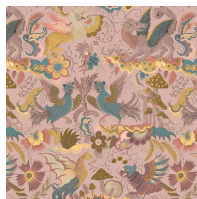

PHANTASIA

Sapphire

WALLPAPER

SKU: 1-WA-PHA-DI-SPH-XXX

AVAILABLE COLOURWAYS

Wallpaper samples are A3 size

(W: 29.7cm x H: 42cm)

Technical Information

Roll Width

3m (9'10") Wallpaper

Roll dimensions: W 180cm x H 300cm (W 5'9" x H 9'10")

A single roll is comprised of 4 x 3m lengths, each 45cm wide (4 x 9'10" panels, each 1'5" wide)

Wall coverage per roll is 5.4m² (58 sq. ft.)