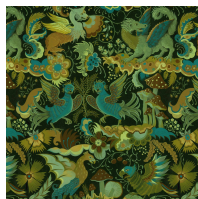

PHANTASIA

Sapphire

WALLPAPER

SKU: 1-WA-PHA-DI-SPH-XXX

AVAILABLE COLOURWAYS

Wallpaper samples are A3 size

(W: 29.7cm x H: 42cm)

Technical Information

Roll Width

3m (9'10") Wallpaper

Roll dimensions: W 180cm x H 300cm (W 5'9" x H 9'10")

A single roll is comprised of 4 x 3m lengths, each 45cm wide (4 x 9'10" panels, each 1'5" wide)

Wall coverage per roll is 5.4m² (58 sq. ft.)

Product Information

Collection: Phantasia

Colour: Sapphire

Made in Sweden

Pattern Repeat: 60 x 104.06 cm

UK Fire Rating: BS1, D0

US Fire rating: Class A

Bespoke measurements and colourways available on request.