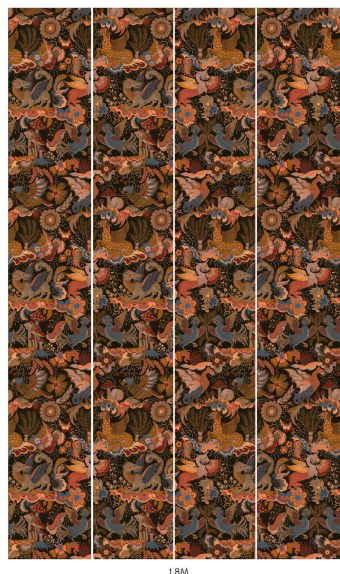

PHANTASIA

Selenite Orange

WALLPAPER

SKU: 1-WA-PHA-DI-SEL-XXX

AVAILABLE COLOURWAYS

Wallpaper samples are A3 size

(W: 29.7cm x H: 42cm)

Technical Information

Roll Width

3m (9'10") Wallpaper

Roll dimensions: W 180cm x H 300cm (W 5'9" x H 9'10")

A single roll is comprised of 4 x 3m lengths, each 45cm wide (4 x 9'10" panels, each 1'5" wide)

Wall coverage per roll is 5.4m² (58 sq. ft.)

2m (6'6") Wallpaper

Roll dimensions: W 180cm x H 200cm (W 5'9" x H 6'6")

A single roll is comprised of 4 x 2m lengths, each 45cm wide (4 x 6'6" panels, each 1'5" wide)

Wall coverage per roll is 3.6m². (38.7 sq. ft.)

Product Information

Collection: Phantasia

Colour: Selenite Orange

Made in Sweden

Pattern Repeat: 60 x 104.06 cm

UK Fire Rating: BS1, D0

US Fire rating: Class A

Bespoke measurements and colourways available on request.