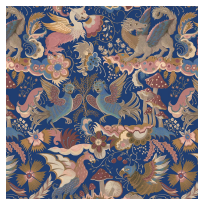

PHANTASIA

Selenite Orange

WALLPAPER

SKU: 1-WA-PHA-DI-SEL-XXX

AVAILABLE COLOURWAYS

Wallpaper samples are A3 size

(W: 29.7cm x H: 42cm)

Technical Information

Roll Width

3m (9'10") Wallpaper

Roll dimensions: W 180cm x H 300cm (W 5'9" x H 9'10")

A single roll is comprised of 4 x 3m lengths, each 45cm wide (4 x 9'10" panels, each 1'5" wide)

Wall coverage per roll is 5.4m² (58 sq. ft.)

2m (6'6") Wallpaper

Roll dimensions: W 180cm x H 200cm (W 5'9" x H 6'6")

A single roll is comprised of 4 x 2m lengths, each 45cm wide (4 x 6'6" panels, each 1'5" wide)

Wall coverage per roll is 3.6m². (38.7 sq. ft.)

Product Information

Collection: Phantasia

Colour: Selenite Orange

Made in Sweden

Pattern Repeat: 60 x 104.06 cm

UK Fire Rating: BS1, D0

US Fire rating: Class A

Bespoke measurements and colourways available on request.