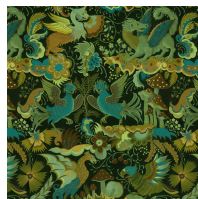

PHANTASIA

Selenite Orange

WALLPAPER

SKU: 1-WA-PHA-DI-SEL-XXX

AVAILABLE COLOURWAYS

Wallpaper samples are A3 size

(W: 29.7cm x H: 42cm)

Technical Information

Roll Width

3m (9'10") Wallpaper

Roll dimensions: W 180cm x H 300cm (W 5'9" x H 9'10")

A single roll is comprised of 4 x 3m lengths, each 45cm wide (4 x 9'10" panels, each 1'5" wide)

Wall coverage per roll is 5.4m² (58 sq. ft.)

Product Information

Collection: Phantasia

Colour: Selenite Orange

Made in Sweden

Pattern Repeat: 60 x 104.06 cm

UK Fire Rating: BS1, D0

US Fire rating: Class A

Bespoke measurements and colourways available on request.