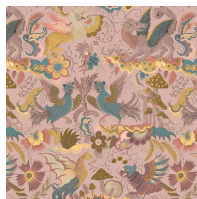

PHANTASIA

Selenite Orange

WALLPAPER

SKU: 1-WA-PHA-DI-SEL-XXX

AVAILABLE COLOURWAYS

Wallpaper samples are A3 size

(W: 29.7cm x H: 42cm)

Technical Information

Roll Width

3m (9'10") Wallpaper

Roll dimensions: W 180cm x H 300cm (W 5'9" x H 9'10")

A single roll is comprised of 4 x 3m lengths, each 45cm wide (4 x 9'10" panels, each 1'5" wide)

Wall coverage per roll is 5.4m² (58 sq. ft.)

Product Information

Collection: Phantasia

Colour: Selenite Orange

Made in Sweden

Pattern Repeat: 60 x 104.06 cm

UK Fire Rating: BS1, D0

US Fire rating: Class A

Bespoke measurements and colourways available on request.