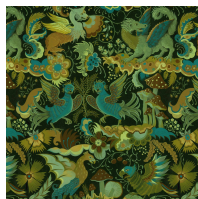

## AVAILABLE COLOURWAYS

Wallpaper samples are A3 size

(W: 29.7cm x H: 42cm)