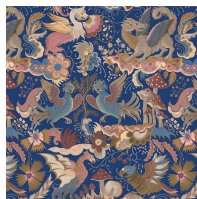

## AVAILABLE COLOURWAYS

Wallpaper samples are A3 size

(W: 29.7cm x H: 42cm)