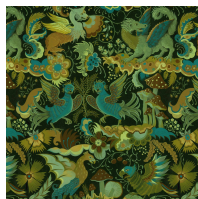

# PHANTASIA

Jadeite

WALLPAPER

SKU: 1-WA-PHA-DI-JAD-XXX

## AVAILABLE COLOURWAYS

Wallpaper samples are A3 size

(W: 29.7cm x H: 42cm)