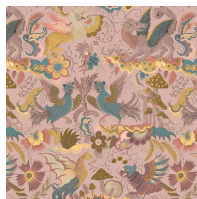

PHANTASIA

Emerald Green

WALLPAPER

SKU: 1-WA-PHA-DI-EME-XXX

AVAILABLE COLOURWAYS

Wallpaper samples are A3 size

(W: 29.7cm x H: 42cm)

Technical Information

Roll Width

3m (9'10") Wallpaper

Roll dimensions: W 180cm x H 300cm (W 5'9" x H 9'10")

A single roll is comprised of 4 x 3m lengths, each 45cm wide (4 x 9'10" panels, each 1'5" wide)

Wall coverage per roll is 5.4m² (58 sq. ft.)

Product Information

Collection: Phantasia

Colour: Emerald Green

Made in Sweden

Pattern Repeat: 60 x 104.06 cm

UK Fire Rating: BS1, D0

US Fire rating: Class A

Bespoke measurements and colourways available on request.