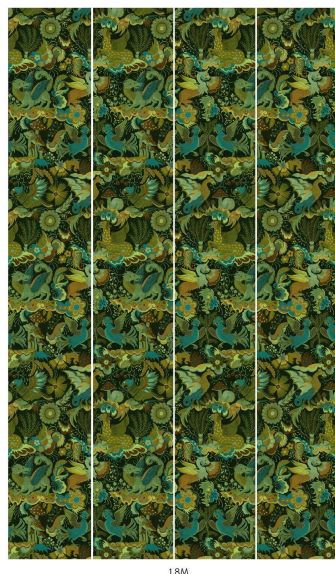

PHANTASIA

Emerald Green

WALLPAPER

SKU: 1-WA-PHA-DI-EME-XXX

AVAILABLE COLOURWAYS

Wallpaper samples are A3 size

(W: 29.7cm x H: 42cm)

Technical Information

Roll Width

3m (9'10") Wallpaper

Roll dimensions: W 180cm x H 300cm (W 5'9" x H 9'10")

A single roll is comprised of 4 x 3m lengths, each 45cm wide (4 x 9'10" panels, each 1'5" wide)

Wall coverage per roll is 5.4m² (58 sq. ft.)

2m (6'6") Wallpaper

Roll dimensions: W 180cm x H 200cm (W 5'9" x H 6'6")

A single roll is comprised of 4 x 2m lengths, each 45cm wide (4 x 6'6" panels, each 1'5" wide)

Wall coverage per roll is 3.6m². (38.7 sq. ft.)

Product Information

Collection: Phantasia

Colour: Emerald Green

Made in Sweden

Pattern Repeat: 60 x 104.06 cm

UK Fire Rating: BS1, D0

US Fire rating: Class A

Bespoke measurements and colourways available on request.