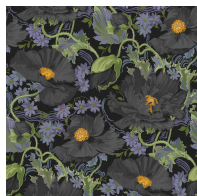

PAPAVERA

Tourmaline

WALLPAPER

SKU: 1-WA-PAV-DI-TOU-XXX

AVAILABLE COLOURWAYS

Wallpaper samples are A3 size

(W: 29.7cm x H: 42cm)

Technical Information

Roll Width

3m (9'10") Wallpaper

Roll dimensions: W 180cm x H 300cm (W 5'9" x H 9'10")

A single roll is comprised of 4 x 3m lengths, each 45cm wide (4 x 9'10" panels, each 1'5" wide)

Wall coverage per roll is 5.4m² (58 sq. ft.)

Product Information

Collection: Papavera

Colour: Tourmaline

Made in Sweden

Pattern Repeat: 60cm x 67cm

UK Fire Rating: BS1, D0

US Fire rating: Class A

Bespoke measurements and colourways available on request.