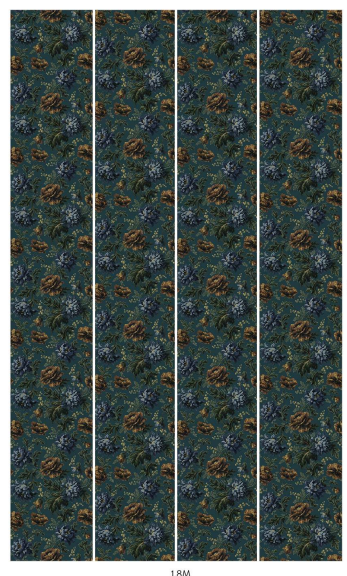

HOUSE OF HACKNEY

OPIA

Petrol

WALLPAPER

SKU: 1-WA-OPI-DI-PET-XXX

AVAILABLE COLOURWAYS

Wallpaper samples are A3 size

(W: 29.7cm x H: 42cm)

Technical Information

Roll Width

3m (9'10") Wallpaper

Roll dimensions: W 180cm x H 300cm (W 5'9" x H 9'10")

A single roll is comprised of 4 x 3m lengths, each 45cm wide (4 x 9'10" panels, each 1'5" wide)

Wall coverage per roll is 5.4m² (58 sq. ft.)

2m (6'6") Wallpaper

Roll dimensions: W 180cm x H 200cm (W 5'9" x H 6'6")

A single roll is comprised of 4 x 2m lengths, each 45cm wide (4 x 6'6" panels, each 1'5" wide)

Wall coverage per roll is 3.6m². (38.7 sq. ft.)

Product Information

Collection: Opia

Colour: Petrol

Made in Sweden

Pattern Repeat: 45 x 49.41 cm

UK Fire Rating: BS1, D0

US Fire rating: Class A

Bespoke measurements and colourways available on request.