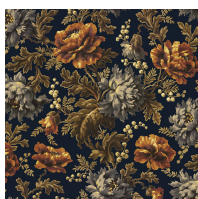

HOUSE OF HACKNEY

OPIA

Petrol

WALLPAPER

SKU: 1-WA-OPI-DI-PET-XXX

AVAILABLE COLOURWAYS

Wallpaper samples are A3 size

(W: 29.7cm x H: 42cm)

Technical Information

Roll Width

3m (9'10") Wallpaper

Roll dimensions: W 180cm x H 300cm (W 5'9" x H 9'10")

A single roll is comprised of 4 x 3m lengths, each 45cm wide (4 x 9'10" panels, each 1'5" wide)

Wall coverage per roll is 5.4m² (58 sq. ft.)

2m (6'6") Wallpaper

Roll dimensions: W 180cm x H 200cm (W 5'9" x H 6'6")

A single roll is comprised of 4 x 2m lengths, each 45cm wide (4 x 6'6" panels, each 1'5" wide)

Wall coverage per roll is 3.6m². (38.7 sq. ft.)

Product Information

Collection: Opia

Colour: Petrol

Made in Sweden

Pattern Repeat: 45 x 49.41 cm

UK Fire Rating: BS1, D0

US Fire rating: Class A

Bespoke measurements and colourways available on request.