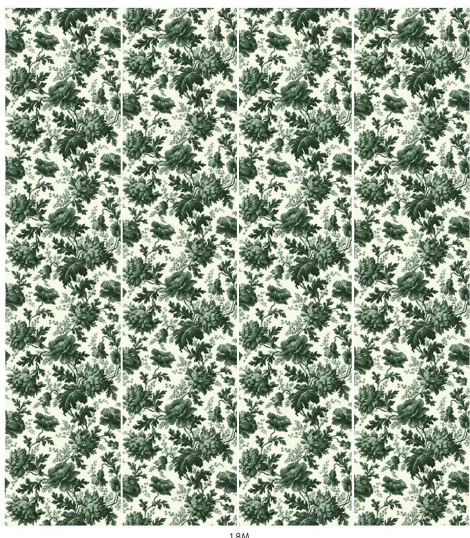

Technical Information

Roll Width

3m (9'10") Wallpaper

Roll dimensions: W 180cm x H 300cm (W 5'9" x H 9'10")

A single roll is comprised of 4 x 3m lengths, each 45cm wide (4 x 9'10" panels, each 1'5" wide)

Wall coverage per roll is 5.4m² (58 sq. ft.)

2m (6'6") Wallpaper

Roll dimensions: W 180cm x H 200cm (W 5'9" x H 6'6")

A single roll is comprised of 4 x 2m lengths, each 45cm wide (4 x 6'6" panels, each 1'5" wide)

Wall coverage per roll is 3.6m². (38.7 sq. ft.)

Product Information

Collection: Opia

Colour: Opaline

Made in Sweden

Pattern Repeat: 45 x 49.41 cm

UK Fire Rating: BS1, D0

US Fire rating: Class A

Bespoke measurements and colourways available on request.