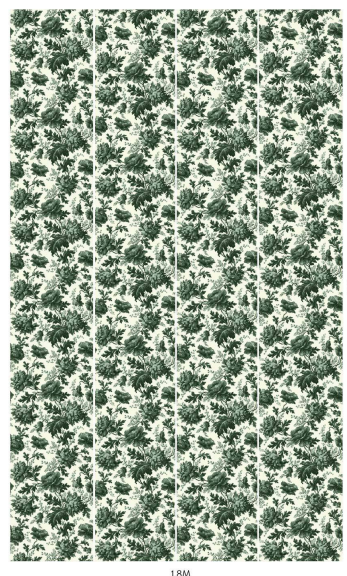

### AVAILABLE COLOURWAYS

Wallpaper samples are A3 size

(W: 29.7cm x H: 42cm)

### Roll Width