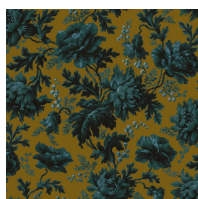

AVAILABLE COLOURWAYS

Wallpaper samples are A3 size

(W: 29.7cm x H: 42cm)