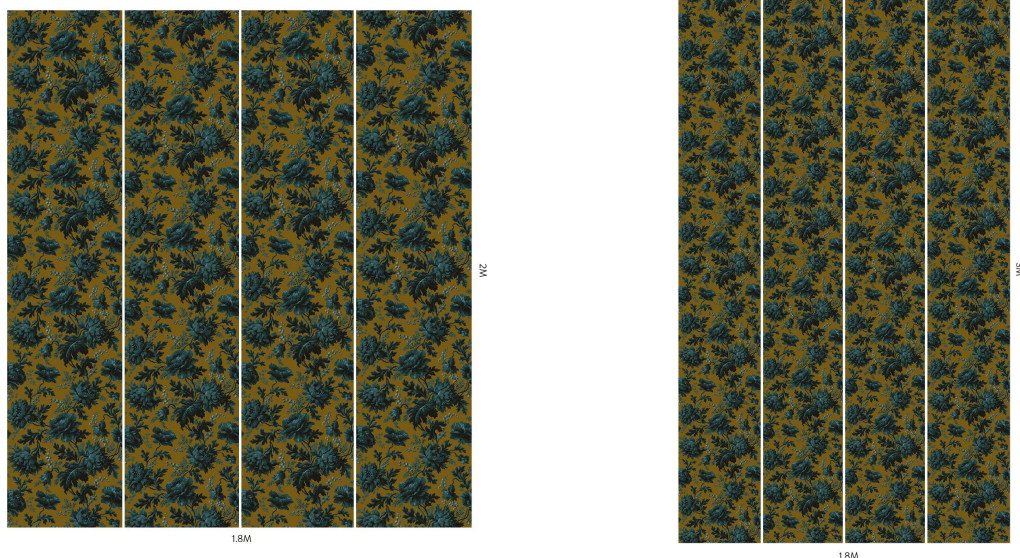

OPIA

Bronze

WALLPAPER

SKU: 1-WA-OPI-DI-BRZ-XXX

AVAILABLE COLOURWAYS

Wallpaper samples are A3 size

(W: 29.7cm x H: 42cm)

### Roll Width

#### 3m (9'10") Wallpaper

Roll dimensions: W 180cm x H 300cm (W 5'9" x H 9'10")

A single roll is comprised of 4 x 3m lengths, each 45cm wide (4 x 9'10" panels, each 1'5" wide)

Wall coverage per roll is 5.4m<sup>2</sup> (58 sq. ft.)

#### 2m (6'6") Wallpaper

Roll dimensions: W 180cm x H 200cm (W 5'9" x H 6'6")

A single roll is comprised of 4 x 2m lengths, each 45cm wide (4 x 6'6" panels, each 1'5" wide)

Wall coverage per roll is 3.6m<sup>2</sup>. (38.7 sq. ft.)