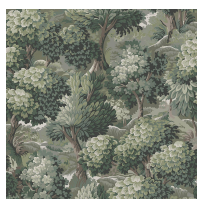

NEMOR

Clay

WALLPAPER

SKU: 1-WA-NMR-DI-TRA-XXX

AVAILABLE COLOURWAYS

Wallpaper samples are A3 size

(W: 29.7cm x H: 42cm)

Technical Information

Roll Width

3m (9'10") Wallpaper

Roll dimensions: W 180cm x H 300cm (W 5'9" x H 9'10")

A single roll is comprised of 4 x 3m lengths, each 45cm wide (4 x 9'10" panels, each 1'5" wide)

Wall coverage per roll is 5.4m² (58 sq. ft.)

2m (6'6") Wallpaper

Roll dimensions: W 180cm x H 200cm (W 5'9" x H 6'6")

A single roll is comprised of 4 x 2m lengths, each 45cm wide (4 x 6'6" panels, each 1'5" wide)

Wall coverage per roll is 3.6m². (38.7 sq. ft.)