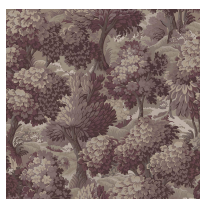

NEMOR

Clay

WALLPAPER

SKU: 1-WA-NMR-DI-TRA-XXX

AVAILABLE COLOURWAYS

Wallpaper samples are A3 size

(W: 29.7cm x H: 42cm)

Technical Information

Roll Width

3m (9'10") Wallpaper

Roll dimensions: W 180cm x H 300cm (W 5'9" x H 9'10")

A single roll is comprised of 4 x 3m lengths, each 45cm wide (4 x 9'10" panels, each 1'5" wide)

Wall coverage per roll is 5.4m² (58 sq. ft.)