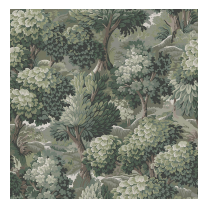

NEMOR

Bronze

WALLPAPER

SKU: 1-WA-NMR-DI-BRZ-XXX

AVAILABLE COLOURWAYS

Wallpaper samples are A3 size

(W: 29.7cm x H: 42cm)

Technical Information

Roll Width

3m (9'10") Wallpaper

Roll dimensions: W 180cm x H 300cm (W 5'9" x H 9'10")

A single roll is comprised of 4 x 3m lengths, each 45cm wide (4 x 9'10" panels, each 1'5" wide)

Wall coverage per roll is 5.4m² (58 sq. ft.)

2m (6'6") Wallpaper

Roll dimensions: W 180cm x H 200cm (W 5'9" x H 6'6")

A single roll is comprised of 4 x 2m lengths, each 45cm wide (4 x 6'6" panels, each 1'5" wide)

Wall coverage per roll is 3.6m². (38.7 sq. ft.)