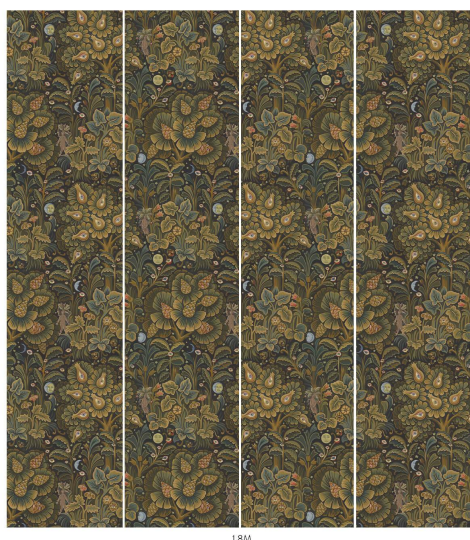

# MOON GARDEN

Midnight

WALLPAPER

SKU: 1-WA-MOG-DI-MID-XXX

AVAILABLE COLOURWAYS

Wallpaper samples are A3 size

(W: 29.7cm x H: 42cm)

### Roll Width

#### 3m (9'10") Wallpaper

Roll dimensions: W 180cm x H 300cm (W 5'9" x H 9'10")

A single roll is comprised of 4 x 3m lengths, each 45cm wide (4 x 9'10" panels, each 1'5" wide)

Wall coverage per roll is 5.4m<sup>2</sup> (58 sq. ft.)

#### 2m (6'6") Wallpaper

Roll dimensions: W 180cm x H 200cm (W 5'9" x H 6'6")

A single roll is comprised of 4 x 2m lengths, each 45cm wide (4 x 6'6" panels, each 1'5" wide)

Wall coverage per roll is 3.6m<sup>2</sup>. (38.7 sq. ft.)