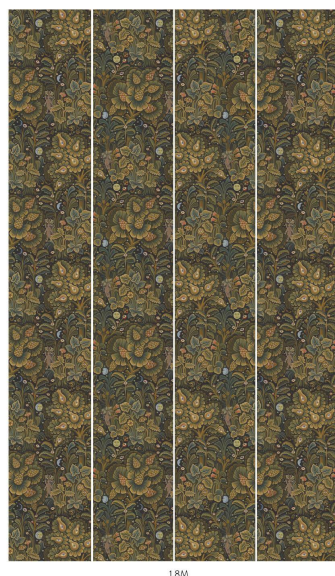

# MOON GARDEN

Midnight

WALLPAPER

SKU: 1-WA-MOG-DI-MID-XXX

AVAILABLE COLOURWAYS

Wallpaper samples are A3 size

(W: 29.7cm x H: 42cm)

### Roll Width

#### 3m (9'10") Wallpaper

Roll dimensions: W 180cm x H 300cm (W 5'9" x H 9'10")

A single roll is comprised of 4 x 3m lengths, each 45cm wide (4 x 9'10" panels, each 1'5" wide)

Wall coverage per roll is 5.4m<sup>2</sup> (58 sq. ft.)

#### 2m (6'6") Wallpaper

Roll dimensions: W 180cm x H 200cm (W 5'9" x H 6'6")

A single roll is comprised of 4 x 2m lengths, each 45cm wide (4 x 6'6" panels, each 1'5" wide)

Wall coverage per roll is 3.6m<sup>2</sup>. (38.7 sq. ft.)