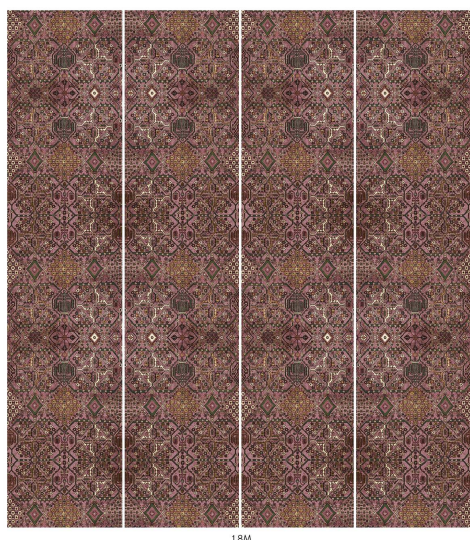

HOUSE OF HACKNEY

MEY MEH

Blush

WALLPAPER

SKU: 1-WA-MEY-DI-BLS-XXX

AVAILABLE COLOURWAYS

Wallpaper samples are A3 size

(W: 29.7cm x H: 42cm)

Technical Information

Roll Width

3m (9'10") Wallpaper

Roll dimensions: W 180cm x H 300cm (W 5'9" x H 9'10")

A single roll is comprised of 4 x 3m lengths, each 45cm wide (4 x 9'10" panels, each 1'5" wide)

Wall coverage per roll is 5.4m² (58 sq. ft.)

2m (6'6") Wallpaper

Roll dimensions: W 180cm x H 200cm (W 5'9" x H 6'6")

A single roll is comprised of 4 x 2m lengths, each 45cm wide (4 x 6'6" panels, each 1'5" wide)

Wall coverage per roll is 3.6m². (38.7 sq. ft.)

Product Information

Collection: Mey Meh

Colour: Blush

Made in Sweden

Pattern Repeat: 90 x 93.9 cm

UK Fire Rating: BS1, D0

US Fire rating: Class A

Bespoke measurements and colourways available on request.