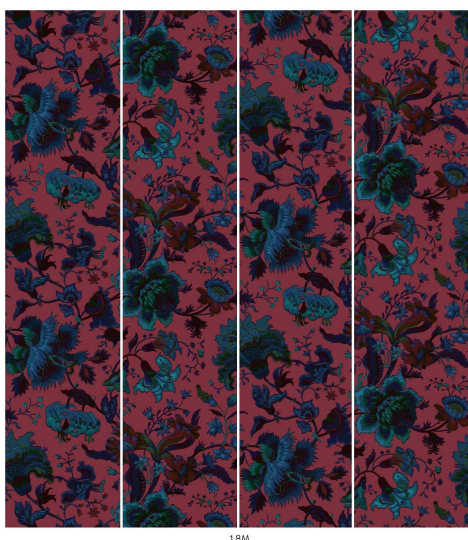

MAJORELLE

Viola Pink

WALLPAPER

SKU: 1-WA-MAJ-DI-VIP-XXX

AVAILABLE COLOURWAYS

Wallpaper samples are A3 size

(W: 29.7cm x H: 42cm)

Technical Information

Roll Width

3m (9'10") Wallpaper

Roll dimensions: W 180cm x H 300cm (W 5'9" x H 9'10")

A single roll is comprised of 4 x 3m lengths, each 45cm wide (4 x 9'10" panels, each 1'5" wide)

Wall coverage per roll is 5.4m² (58 sq. ft.)

2m (6'6") Wallpaper

Roll dimensions: W 180cm x H 200cm (W 5'9" x H 6'6")

A single roll is comprised of 4 x 2m lengths, each 45cm wide (4 x 6'6" panels, each 1'5" wide)

Wall coverage per roll is 3.6m². (38.7 sq. ft.)

Product Information

Collection: Majorelle

Colour: Viola Pink

Made in Sweden

Pattern Repeat: 90 x 88.7 cm

UK Fire Rating: BS1, D0

US Fire rating: Class A

Bespoke measurements and colourways available on request.