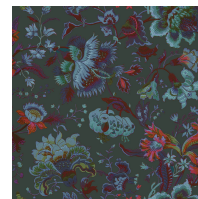

MAJORELLE

Viola Pink

WALLPAPER

SKU: 1-WA-MAJ-DI-VIP-XXX

AVAILABLE COLOURWAYS

Wallpaper samples are A3 size

(W: 29.7cm x H: 42cm)

Technical Information

Roll Width

3m (9'10") Wallpaper

Roll dimensions: W 180cm x H 300cm (W 5'9" x H 9'10")

A single roll is comprised of 4 x 3m lengths, each 45cm wide (4 x 9'10" panels, each 1'5" wide)

Wall coverage per roll is 5.4m² (58 sq. ft.)