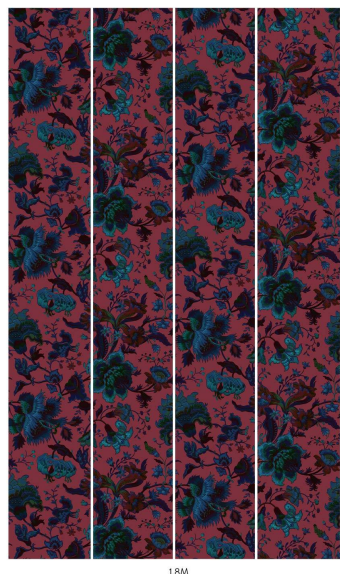

MAJORELLE

Viola Pink

WALLPAPER

SKU: 1-WA-MAJ-DI-VIP-XXX

AVAILABLE COLOURWAYS

Wallpaper samples are A3 size

(W: 29.7cm x H: 42cm)

Technical Information

Roll Width

3m (9'10") Wallpaper

Roll dimensions: W 180cm x H 300cm (W 5'9" x H 9'10")

A single roll is comprised of 4 x 3m lengths, each 45cm wide (4 x 9'10" panels, each 1'5" wide)

Wall coverage per roll is 5.4m² (58 sq. ft.)

2m (6'6") Wallpaper

Roll dimensions: W 180cm x H 200cm (W 5'9" x H 6'6")

A single roll is comprised of 4 x 2m lengths, each 45cm wide (4 x 6'6" panels, each 1'5" wide)

Wall coverage per roll is 3.6m². (38.7 sq. ft.)

Product Information

Collection: Majorelle

Colour: Viola Pink

Made in Sweden

Pattern Repeat: 90 x 88.7 cm

UK Fire Rating: BS1, D0

US Fire rating: Class A

Bespoke measurements and colourways available on request.