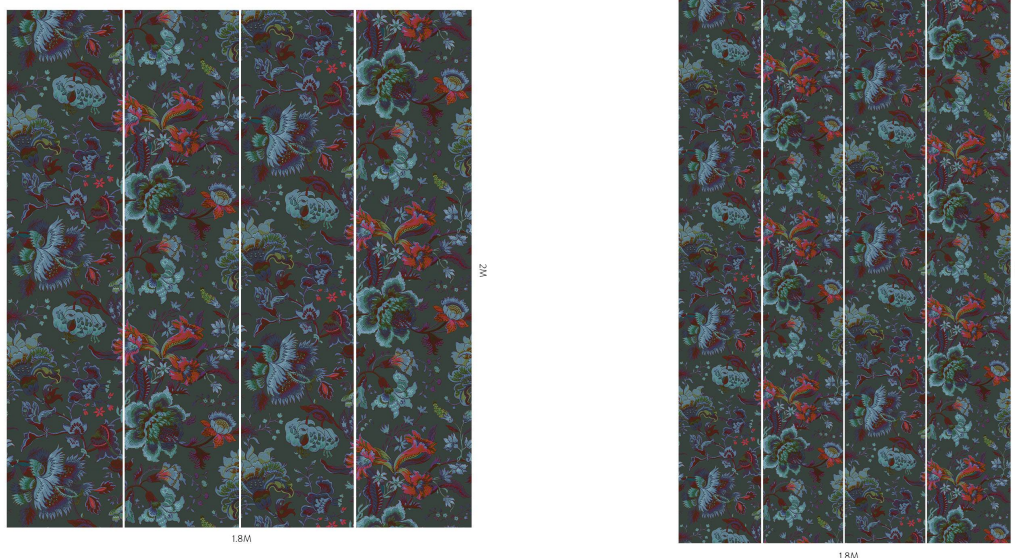

Technical Information

Roll Width

3m (9'10") Wallpaper

Roll dimensions: W 180cm x H 300cm (W 5'9" x H 9'10")

A single roll is comprised of 4 x 3m lengths, each 45cm wide (4 x 9'10" panels, each 1'5" wide)

Wall coverage per roll is 5.4m² (58 sq. ft.)

2m (6'6") Wallpaper

Roll dimensions: W 180cm x H 200cm (W 5'9" x H 6'6")

A single roll is comprised of 4 x 2m lengths, each 45cm wide (4 x 6'6" panels, each 1'5" wide)

Wall coverage per roll is 3.6m². (38.7 sq. ft.)

Product Information

Collection: Majorelle

Colour: Petrol

Made in Sweden

Pattern Repeat: 90 x 88.7 cm

UK Fire Rating: BS1, D0

US Fire rating: Class A

Bespoke measurements and colourways available on request.