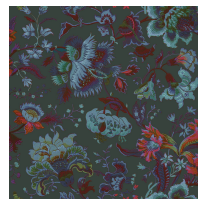

MAJORELLE

Moss Green

WALLPAPER

SKU: 1-WA-MAJ-DI-MOS-XXX

AVAILABLE COLOURWAYS

Wallpaper samples are A3 size

(W: 29.7cm x H: 42cm)

Technical Information

Roll Width

3m (9'10") Wallpaper

Roll dimensions: W 180cm x H 300cm (W 5'9" x H 9'10")

A single roll is comprised of 4 x 3m lengths, each 45cm wide (4 x 9'10" panels, each 1'5" wide)

Wall coverage per roll is 5.4m² (58 sq. ft.)