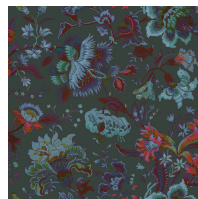

MAJORELLE

Écru

WALLPAPER

SKU: 1-WA-MAJ-DI-ECR-XXX

AVAILABLE COLOURWAYS

Wallpaper samples are A3 size

(W: 29.7cm x H: 42cm)

Technical Information

Roll Width

3m (9'10") Wallpaper

Roll dimensions: W 180cm x H 300cm (W 5'9" x H 9'10")

A single roll is comprised of 4 x 3m lengths, each 45cm wide (4 x 9'10" panels, each 1'5" wide)

Wall coverage per roll is 5.4m² (58 sq. ft.)