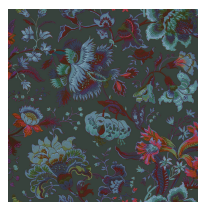

HOUSE OF HACKNEY

MAJORELLE

Azure

WALLPAPER

SKU: 1-WA-MAJ-DI-AZU-XXX

AVAILABLE COLOURWAYS

Wallpaper samples are A3 size

(W: 29.7cm x H: 42cm)

Technical Information

Roll Width

3m (9'10") Wallpaper

Roll dimensions: W 180cm x H 300cm (W 5'9" x H 9'10")

A single roll is comprised of 4 x 3m lengths, each 45cm wide (4 x 9'10" panels, each 1'5" wide)

Wall coverage per roll is 5.4m² (58 sq. ft.)