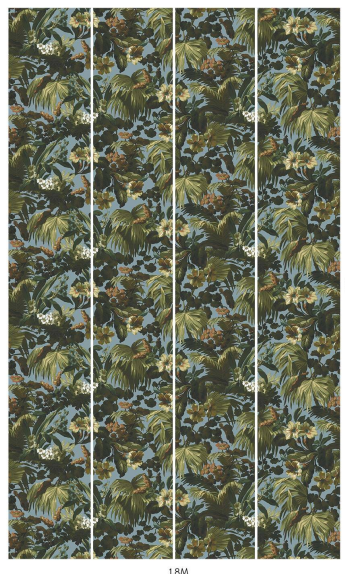

HOUSE OF HACKNEY

LIMERENCE

Sky

WALLPAPER

SKU: 1-WA-LIM-DI-SKY-XXX

AVAILABLE COLOURWAYS

Wallpaper samples are A3 size

(W: 29.7cm x H: 42cm)

Technical Information

Roll Width

3m (9'10") Wallpaper

Roll dimensions: W 180cm x H 300cm (W 5'9" x H 9'10")

A single roll is comprised of 4 x 3m lengths, each 45cm wide (4 x 9'10" panels, each 1'5" wide)

Wall coverage per roll is 5.4m² (58 sq. ft.)

2m (6'6") Wallpaper

Roll dimensions: W 180cm x H 200cm (W 5'9" x H 6'6")

A single roll is comprised of 4 x 2m lengths, each 45cm wide (4 x 6'6" panels, each 1'5" wide)

Wall coverage per roll is 3.6m². (38.7 sq. ft.)

Product Information

Collection: Limerence

Colour: Sky

Made in Sweden

Pattern Repeat: 180 x 73.2 cm

UK Fire Rating: BS1, D0

US Fire rating: Class A

Bespoke measurements and colourways available on request.