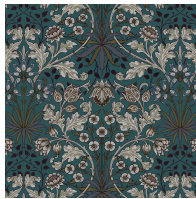

HOUSE OF HACKNEY

HYACINTH

Mulberry

WALLPAPER

SKU: 1-WA-HYA-DI-MUL-XXX

AVAILABLE COLOURWAYS

Wallpaper samples are A3 size

(W: 29.7cm x H: 42cm)

Technical Information

Roll Width

3m (9'10") Wallpaper

Roll dimensions: W 180cm x H 300cm (W 5'9" x H 9'10")

A single roll is comprised of 4 x 3m lengths, each 45cm wide (4 x 9'10" panels, each 1'5" wide)

Wall coverage per roll is 5.4m² (58 sq. ft.)

2m (6'6") Wallpaper

Roll dimensions: W 180cm x H 200cm (W 5'9" x H 6'6")

A single roll is comprised of 4 x 2m lengths, each 45cm wide (4 x 6'6" panels, each 1'5" wide)

Wall coverage per roll is 3.6m². (38.7 sq. ft.)