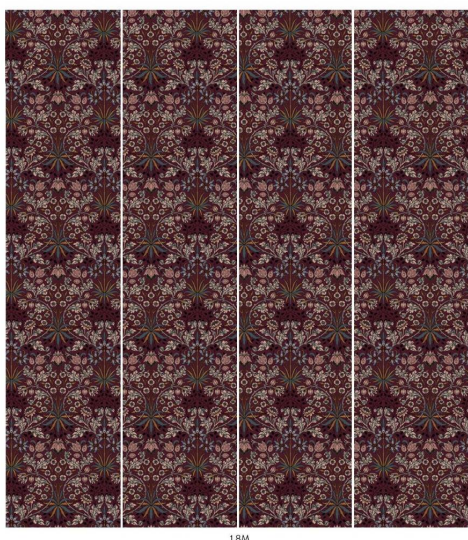

HOUSE OF HACKNEY

HYACINTH

Mulberry

WALLPAPER

SKU: 1-WA-HYA-DI-MUL-XXX

AVAILABLE COLOURWAYS

Wallpaper samples are A3 size

(W: 29.7cm x H: 42cm)

Technical Information

Roll Width

3m (9'10") Wallpaper

Roll dimensions: W 180cm x H 300cm (W 5'9" x H 9'10")

A single roll is comprised of 4 x 3m lengths, each 45cm wide (4 x 9'10" panels, each 1'5" wide)

Wall coverage per roll is 5.4m² (58 sq. ft.)

2m (6'6") Wallpaper

Roll dimensions: W 180cm x H 200cm (W 5'9" x H 6'6")

A single roll is comprised of 4 x 2m lengths, each 45cm wide (4 x 6'6" panels, each 1'5" wide)

Wall coverage per roll is 3.6m². (38.7 sq. ft.)

Product Information

Collection: Hyacinth

Colour: Mulberry

Made in Sweden

Pattern Repeat: 36 x 33.9 cm

UK Fire Rating: BS1, D0

US Fire rating: Class A

Bespoke measurements and colourways available on request.