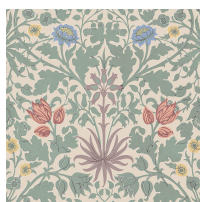

HYACINTH

Byzantine Blue

WALLPAPER

SKU: 1-WA-HYA-DI-BYZ-XXX

AVAILABLE COLOURWAYS

Wallpaper samples are A3 size

(W: 29.7cm x H: 42cm)

Technical Information

Roll Width

3m (9'10") Wallpaper

Roll dimensions: W 180cm x H 300cm (W 5'9" x H 9'10")

A single roll is comprised of 4 x 3m lengths, each 45cm wide (4 x 9'10" panels, each 1'5" wide)

Wall coverage per roll is 5.4m² (58 sq. ft.)

2m (6'6") Wallpaper

Roll dimensions: W 180cm x H 200cm (W 5'9" x H 6'6")

A single roll is comprised of 4 x 2m lengths, each 45cm wide (4 x 6'6" panels, each 1'5" wide)

Wall coverage per roll is 3.6m². (38.7 sq. ft.)

Product Information

Collection: Hyacinth Novellus

Colour: Byzantine Blue

Made in Sweden

Pattern Repeat: 45 x 43cm

UK Fire Rating: BS1, D0

US Fire rating: Class A

Bespoke measurements and colourways available on request.