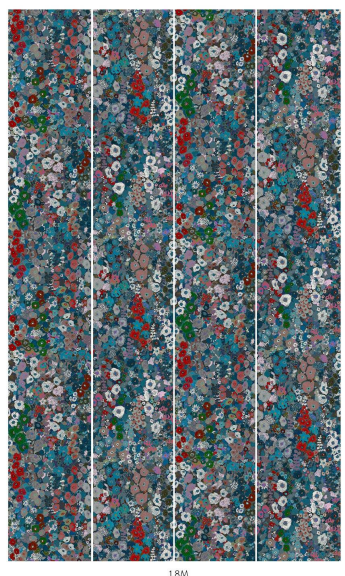

HOLLYHOCKS

Winter

WALLPAPER

SKU: 1-WA-HOL-DI-WIT-XXX

AVAILABLE COLOURWAYS

Wallpaper samples are A3 size

(W: 29.7cm x H: 42cm)

Technical Information

Roll Width

3m (9'10") Wallpaper

Roll dimensions: W 180cm x H 300cm (W 5'9" x H 9'10")

A single roll is comprised of 4 x 3m lengths, each 45cm wide (4 x 9'10" panels, each 1'5" wide)

Wall coverage per roll is 5.4m² (58 sq. ft.)

2m (6'6") Wallpaper

Roll dimensions: W 180cm x H 200cm (W 5'9" x H 6'6")

A single roll is comprised of 4 x 2m lengths, each 45cm wide (4 x 6'6" panels, each 1'5" wide)

Wall coverage per roll is 3.6m². (38.7 sq. ft.)

Product Information

Collection: Hollyhocks

Colour: Winter

Made in Sweden

Pattern Repeat: 90 x 120.76 cm

UK Fire Rating: BS1, D0

US Fire rating: Class A

Bespoke measurements and colourways available on request.