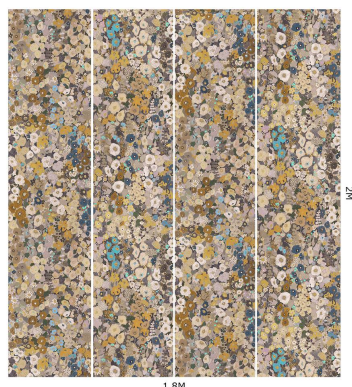

HOLLYHOCKS

Flax

WALLPAPER

SKU: 1-WA-HOL-DI-FAX-XXX

AVAILABLE COLOURWAYS

Wallpaper samples are A3 size

(W: 29.7cm x H: 42cm)

Technical Information

Roll Width

3m (9'10") Wallpaper

Roll dimensions: W 180cm x H 300cm (W 5'9" x H 9'10")

A single roll is comprised of 4 x 3m lengths, each 45cm wide (4 x 9'10" panels, each 1'5" wide)

Wall coverage per roll is 5.4m² (58 sq. ft.)

2m (6'6") Wallpaper

Roll dimensions: W 180cm x H 200cm (W 5'9" x H 6'6")

A single roll is comprised of 4 x 2m lengths, each 45cm wide (4 x 6'6" panels, each 1'5" wide)

Wall coverage per roll is 3.6m². (38.7 sq. ft.)

Product Information

Collection: Hollyhocks

Colour: Flax

Made in Sweden

Pattern Repeat: 90 x 120.76 cm

UK Fire Rating: BS1, D0

US Fire rating: Class A

Bespoke measurements and colourways available on request.