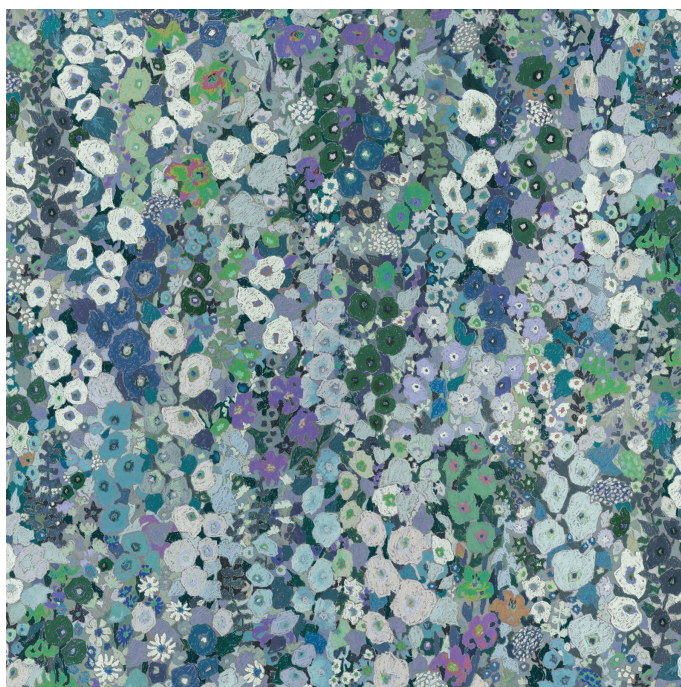

HOUSE OF HACKNEY

HOLLYHOCKS

Dew

WALLPAPER

SKU: 1-WA-HOL-DI-DEW-XXX

AVAILABLE COLOURWAYS

Wallpaper samples are A3 size

(W: 29.7cm x H: 42cm)

Technical Information

Roll Width

3m (9'10") Wallpaper

Roll dimensions: W 180cm x H 300cm (W 5'9" x H 9'10")

A single roll is comprised of 4 x 3m lengths, each 45cm wide (4 x 9'10" panels, each 1'5" wide)

Wall coverage per roll is 5.4m² (58 sq. ft.)

2m (6'6") Wallpaper

Roll dimensions: W 180cm x H 200cm (W 5'9" x H 6'6")

A single roll is comprised of 4 x 2m lengths, each 45cm wide (4 x 6'6" panels, each 1'5" wide)

Wall coverage per roll is 3.6m². (38.7 sq. ft.)

Product Information

Collection: Hollyhocks

Colour: Dew

Made in Sweden

Pattern Repeat: 90 x 120.76 cm

UK Fire Rating: BS1, D0

US Fire rating: Class A

Bespoke measurements and colourways available on request.