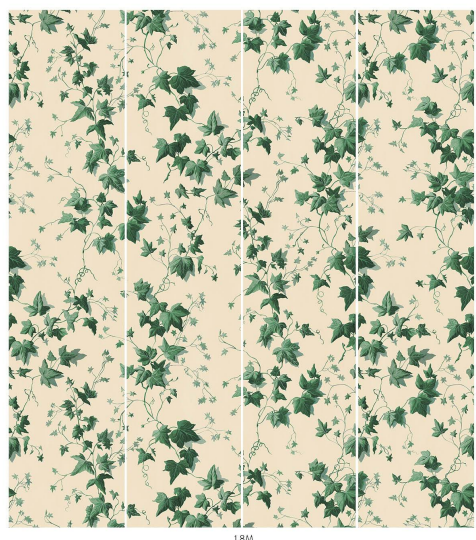

HEDERA

Viridian

WALLPAPER

SKU: 1-WA-HED-DI-VIR-XXX

Wallpaper samples are A3 size

(W: 29.7cm x H: 42cm)

Technical Information

Roll Width

3m (9'10") Wallpaper

Roll dimensions: W 180cm x H 300cm (W 5'9" x H 9'10")

A single roll is comprised of 4 x 3m lengths, each 45cm wide (4 x 9'10" panels, each 1'5" wide)

Wall coverage per roll is 5.4m² (58 sq. ft.)

2m (6'6") Wallpaper

Roll dimensions: W 180cm x H 200cm (W 5'9" x H 6'6")

A single roll is comprised of 4 x 2m lengths, each 45cm wide (4 x 6'6" panels, each 1'5" wide)

Wall coverage per roll is 3.6m². (38.7 sq. ft.)

Product Information

Collection: Hedera

Colour: Viridian

Made in Sweden

Pattern Repeat: 180 x 136.7 cm

UK Fire Rating: BS1, D0

US Fire rating: Class A

Bespoke measurements and colourways available on request.