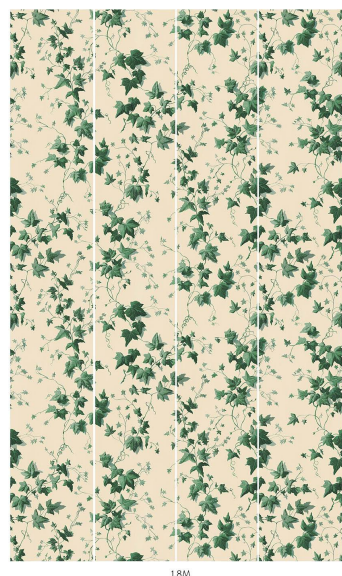

HEDERA

Viridian

WALLPAPER

SKU: 1-WA-HED-DI-VIR-XXX

Wallpaper samples are A3 size

(W: 29.7cm x H: 42cm)

Technical Information

Roll Width

3m (9'10") Wallpaper

Roll dimensions: W 180cm x H 300cm (W 5'9" x H 9'10")

A single roll is comprised of 4 x 3m lengths, each 45cm wide (4 x 9'10" panels, each 1'5" wide)

Wall coverage per roll is 5.4m² (58 sq. ft.)

2m (6'6") Wallpaper

Roll dimensions: W 180cm x H 200cm (W 5'9" x H 6'6")

A single roll is comprised of 4 x 2m lengths, each 45cm wide (4 x 6'6" panels, each 1'5" wide)

Wall coverage per roll is 3.6m². (38.7 sq. ft.)

Product Information

Collection: Hedera

Colour: Viridian

Made in Sweden

Pattern Repeat: 180 x 136.7 cm

UK Fire Rating: BS1, D0

US Fire rating: Class A

Bespoke measurements and colourways available on request.