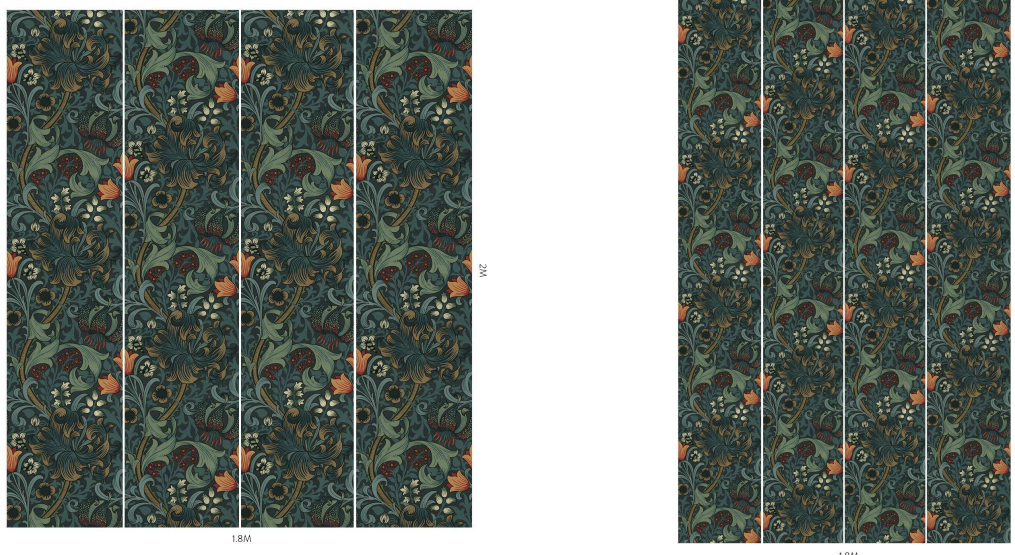

GOLDEN LILY

Midnight

WALLPAPER

SKU: 1-WA-GOL-DI-NVY-XXX

AVAILABLE COLOURWAYS

Wallpaper samples are A3 size

(W: 29.7cm x H: 42cm)

Technical Information

Roll Width

3m (9'10") Wallpaper

Roll dimensions: W 180cm x H 300cm (W 5'9" x H 9'10")

A single roll is comprised of 4 x 3m lengths, each 45cm wide (4 x 9'10" panels, each 1'5" wide)

Wall coverage per roll is 5.4m² (58 sq. ft.)

2m (6'6") Wallpaper

Roll dimensions: W 180cm x H 200cm (W 5'9" x H 6'6")

A single roll is comprised of 4 x 2m lengths, each 45cm wide (4 x 6'6" panels, each 1'5" wide)

Wall coverage per roll is 3.6m². (38.7 sq. ft.)