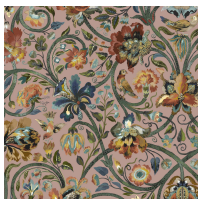

HOUSE OF HACKNEY

GAIA

Prussian Blue

WALLPAPER

SKU: 1-WA-GAI-DI-PRU-XXX

AVAILABLE COLOURWAYS

Wallpaper samples are A3 size

(W: 29.7cm x H: 42cm)

Technical Information

Roll Width

3m (9'10") Wallpaper

Roll dimensions: W 180cm x H 300cm (W 5'9" x H 9'10")

A single roll is comprised of 4 x 3m lengths, each 45cm wide (4 x 9'10" panels, each 1'5" wide)

Wall coverage per roll is 5.4m² (58 sq. ft.)