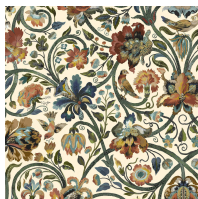

HOUSE OF HACKNEY

GAIA

Prussian Blue

WALLPAPER

SKU: 1-WA-GAI-DI-PRU-XXX

AVAILABLE COLOURWAYS

Wallpaper samples are A3 size

(W: 29.7cm x H: 42cm)

Technical Information

Roll Width

3m (9'10") Wallpaper

Roll dimensions: W 180cm x H 300cm (W 5'9" x H 9'10")

A single roll is comprised of 4 x 3m lengths, each 45cm wide (4 x 9'10" panels, each 1'5" wide)

Wall coverage per roll is 5.4m² (58 sq. ft.)

2m (6'6") Wallpaper

Roll dimensions: W 180cm x H 200cm (W 5'9" x H 6'6")

A single roll is comprised of 4 x 2m lengths, each 45cm wide (4 x 6'6" panels, each 1'5" wide)

Wall coverage per roll is 3.6m². (38.7 sq. ft.)