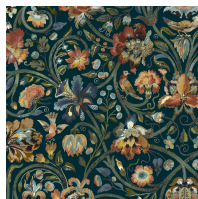

HOUSE OF HACKNEY

GAIA

Prussian Blue

WALLPAPER

SKU: 1-WA-GAI-DI-PRU-XXX

AVAILABLE COLOURWAYS

Wallpaper samples are A3 size

(W: 29.7cm x H: 42cm)

Technical Information

Roll Width

3m (9'10") Wallpaper

Roll dimensions: W 180cm x H 300cm (W 5'9" x H 9'10")

A single roll is comprised of 4 x 3m lengths, each 45cm wide (4 x 9'10" panels, each 1'5" wide)

Wall coverage per roll is 5.4m² (58 sq. ft.)

2m (6'6") Wallpaper

Roll dimensions: W 180cm x H 200cm (W 5'9" x H 6'6")

A single roll is comprised of 4 x 2m lengths, each 45cm wide (4 x 6'6" panels, each 1'5" wide)

Wall coverage per roll is 3.6m². (38.7 sq. ft.)