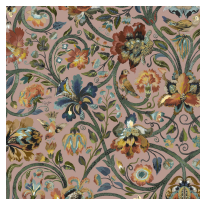

### AVAILABLE COLOURWAYS

Wallpaper samples are A3 size

(W: 29.7cm x H: 42cm)