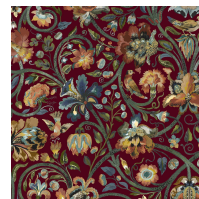

### AVAILABLE COLOURWAYS

Wallpaper samples are A3 size

(W: 29.7cm x H: 42cm)