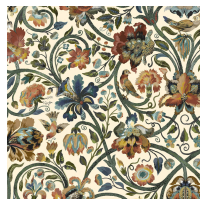

### AVAILABLE COLOURWAYS

Wallpaper samples are A3 size

(W: 29.7cm x H: 42cm)