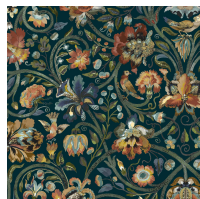

GAIA

Écru

WALLPAPER

SKU: 1-WA-GAI-DI-ECR-XXX

AVAILABLE COLOURWAYS

Wallpaper samples are A3 size

(W: 29.7cm x H: 42cm)

Technical Information

Roll Width

3m (9'10") Wallpaper

Roll dimensions: W 180cm x H 300cm (W 5'9" x H 9'10")

A single roll is comprised of 4 x 3m lengths, each 45cm wide (4 x 9'10" panels, each 1'5" wide)

Wall coverage per roll is 5.4m² (58 sq. ft.)

2m (6'6") Wallpaper

Roll dimensions: W 180cm x H 200cm (W 5'9" x H 6'6")

A single roll is comprised of 4 x 2m lengths, each 45cm wide (4 x 6'6" panels, each 1'5" wide)

Wall coverage per roll is 3.6m². (38.7 sq. ft.)