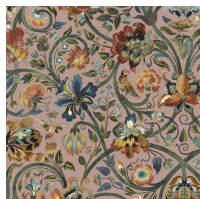

GAIA

Écru

WALLPAPER

SKU: 1-WA-GAI-DI-ECR-XXX

AVAILABLE COLOURWAYS

Wallpaper samples are A3 size

(W: 29.7cm x H: 42cm)

Technical Information

Roll Width

3m (9'10") Wallpaper

Roll dimensions: W 180cm x H 300cm (W 5'9" x H 9'10")

A single roll is comprised of 4 x 3m lengths, each 45cm wide (4 x 9'10" panels, each 1'5" wide)

Wall coverage per roll is 5.4m² (58 sq. ft.)

2m (6'6") Wallpaper

Roll dimensions: W 180cm x H 200cm (W 5'9" x H 6'6")

A single roll is comprised of 4 x 2m lengths, each 45cm wide (4 x 6'6" panels, each 1'5" wide)

Wall coverage per roll is 3.6m². (38.7 sq. ft.)