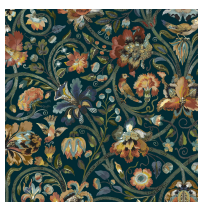

GAIA

Blush

WALLPAPER

SKU: 1-WA-GAI-DI-BLS-XXX

AVAILABLE COLOURWAYS

Wallpaper samples are A3 size

(W: 29.7cm x H: 42cm)

Technical Information

Roll Width

3m (9'10") Wallpaper

Roll dimensions: W 180cm x H 300cm (W 5'9" x H 9'10")

A single roll is comprised of 4 x 3m lengths, each 45cm wide (4 x 9'10" panels, each 1'5" wide)

Wall coverage per roll is 5.4m² (58 sq. ft.)

2m (6'6") Wallpaper

Roll dimensions: W 180cm x H 200cm (W 5'9" x H 6'6")

A single roll is comprised of 4 x 2m lengths, each 45cm wide (4 x 6'6" panels, each 1'5" wide)

Wall coverage per roll is 3.6m². (38.7 sq. ft.)