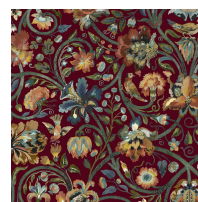

GAIA

Blush

WALLPAPER

SKU: 1-WA-GAI-DI-BLS-XXX

AVAILABLE COLOURWAYS

Wallpaper samples are A3 size

(W: 29.7cm x H: 42cm)

Technical Information

Roll Width

3m (9'10") Wallpaper

Roll dimensions: W 180cm x H 300cm (W 5'9" x H 9'10")

A single roll is comprised of 4 x 3m lengths, each 45cm wide (4 x 9'10" panels, each 1'5" wide)

Wall coverage per roll is 5.4m² (58 sq. ft.)

2m (6'6") Wallpaper

Roll dimensions: W 180cm x H 200cm (W 5'9" x H 6'6")

A single roll is comprised of 4 x 2m lengths, each 45cm wide (4 x 6'6" panels, each 1'5" wide)

Wall coverage per roll is 3.6m². (38.7 sq. ft.)