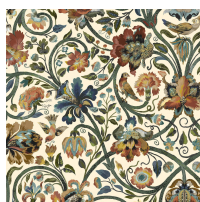

GAIA

Blush

WALLPAPER

SKU: 1-WA-GAI-DI-BLS-XXX

AVAILABLE COLOURWAYS

Wallpaper samples are A3 size

(W: 29.7cm x H: 42cm)

Technical Information

Roll Width

3m (9'10") Wallpaper

Roll dimensions: W 180cm x H 300cm (W 5'9" x H 9'10")

A single roll is comprised of 4 x 3m lengths, each 45cm wide (4 x 9'10" panels, each 1'5" wide)

Wall coverage per roll is 5.4m² (58 sq. ft.)

2m (6'6") Wallpaper

Roll dimensions: W 180cm x H 200cm (W 5'9" x H 6'6")

A single roll is comprised of 4 x 2m lengths, each 45cm wide (4 x 6'6" panels, each 1'5" wide)

Wall coverage per roll is 3.6m². (38.7 sq. ft.)