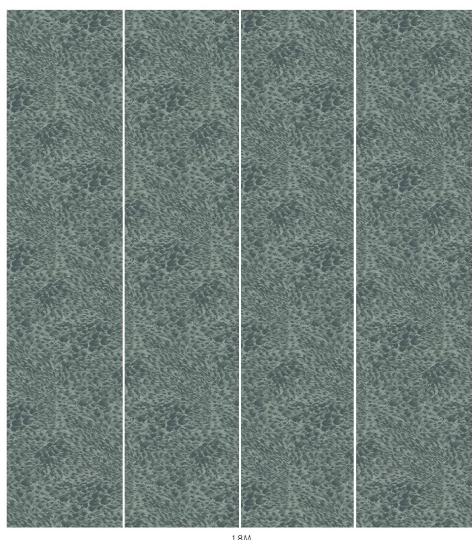

FERUS

Lobelia

WALLPAPER

SKU: 1-WA-FRU-DI-LOB-XXX

AVAILABLE COLOURWAYS

Wallpaper samples are A3 size

(W: 29.7cm x H: 42cm)

Technical Information

Roll Width

3m (9'10") Wallpaper

Roll dimensions: W 180cm x H 300cm (W 5'9" x H 9'10")

A single roll is comprised of 4 x 3m lengths, each 45cm wide (4 x 9'10" panels, each 1'5" wide)

Wall coverage per roll is 5.4m² (58 sq. ft.)

2m (6'6") Wallpaper

Roll dimensions: W 180cm x H 200cm (W 5'9" x H 6'6")

A single roll is comprised of 4 x 2m lengths, each 45cm wide (4 x 6'6" panels, each 1'5" wide)

Wall coverage per roll is 3.6m². (38.7 sq. ft.)

Product Information

Collection: Ferus

Colour: Lobelia

Made in Sweden

Pattern Repeat: 60 x 61.8cm

UK Fire Rating: BS1, D0

US Fire rating: Class A

Bespoke measurements and colourways available on request.