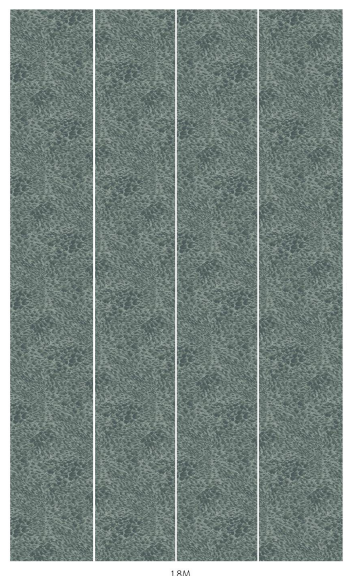

FERUS

Lobelia

WALLPAPER

SKU: 1-WA-FRU-DI-LOB-XXX

AVAILABLE COLOURWAYS

Wallpaper samples are A3 size

(W: 29.7cm x H: 42cm)

Technical Information

Roll Width

3m (9'10") Wallpaper

Roll dimensions: W 180cm x H 300cm (W 5'9" x H 9'10")

A single roll is comprised of 4 x 3m lengths, each 45cm wide (4 x 9'10" panels, each 1'5" wide)

Wall coverage per roll is 5.4m² (58 sq. ft.)

2m (6'6") Wallpaper

Roll dimensions: W 180cm x H 200cm (W 5'9" x H 6'6")

A single roll is comprised of 4 x 2m lengths, each 45cm wide (4 x 6'6" panels, each 1'5" wide)

Wall coverage per roll is 3.6m². (38.7 sq. ft.)

Product Information

Collection: Ferus

Colour: Lobelia

Made in Sweden

Pattern Repeat: 60 x 61.8cm

UK Fire Rating: BS1, D0

US Fire rating: Class A

Bespoke measurements and colourways available on request.